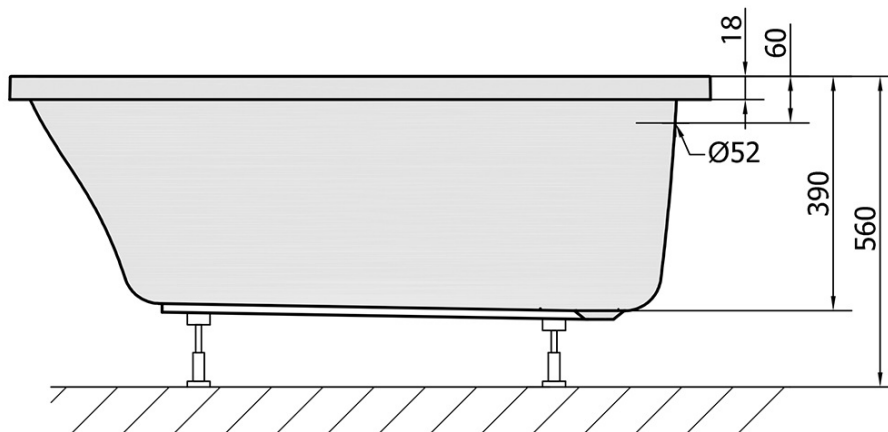

Technical sheet

VOLUME 150L