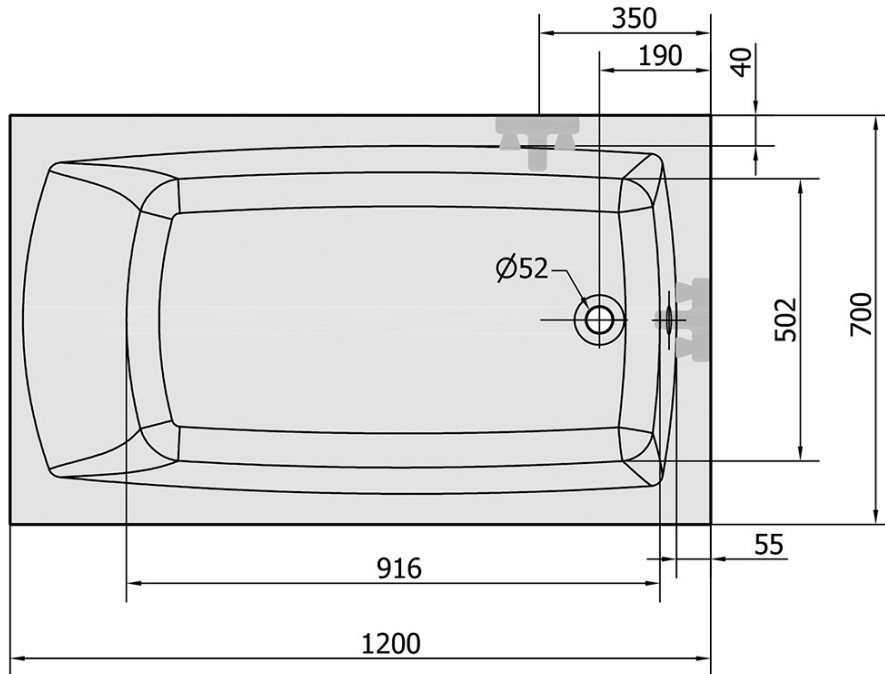

Technical sheet

VOLUME 150L