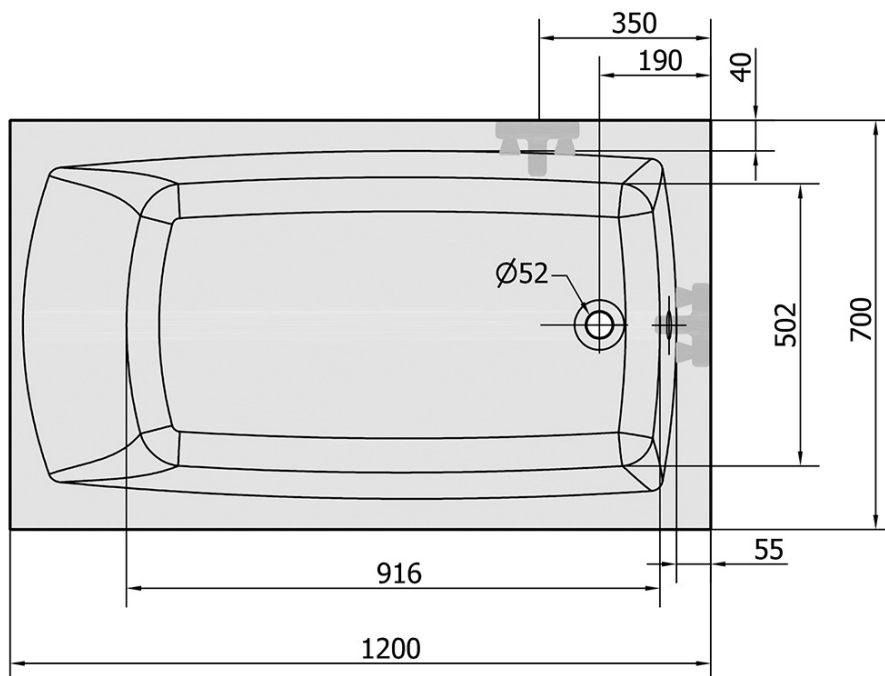

LILY SLIM Rectangular Bath 120x70x39cm, White

Order code: 25111S

Basic information

Brand: Polysan

Size

Length: 1200 mm

Width: 700 mm

Height: 390 mm

Volume: 150 l

Properties

Colour: White

Colour options: According to the Swatch

Material: Acrylate

Shape: Rectangular

Installation: Built-in

Waste diameter: 52 mm

Properties: Edge height 18 mm (SLIM)

Package does not contain: Trap, Pop Up Bath Waste

Weight / Piece: 11.8 kg

Packaging: 1 Piece

Warranty: 10 years

We recommend buy

1 Piece Bath Support Legs for Acrylic Bath Polysan, 51,5cm, Pair (Order code: PO60-60)

1 Piece Siphon 6/4", DN40 (Order code: 72693)

Technical sheet

VOLUME 150L