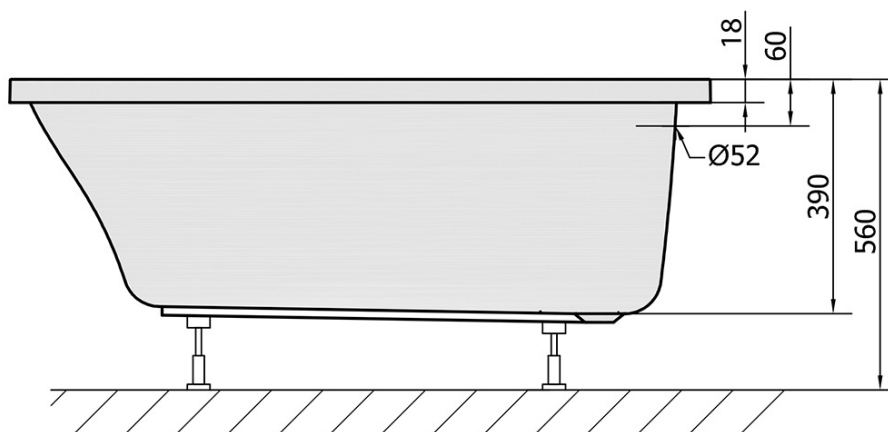

LILY SLIM Rectangular Bath 120x70x39cm, White

Order code: 25111S

Basic information

Brand: Polysan

Size

Length: 1200 mm

Width: 700 mm

Height: 390 mm

Volume: 150 l

Properties

Colour: White

Colour options: According to the Swatch

Material: Acrylate

Shape: Rectangular

Installation: Built-in

Waste diameter: 52 mm

Properties: Edge height 18 mm (SLIM)

Package does not contain: Trap, Pop Up Bath Waste

Weight / Piece: 11.8 kg

Packaging: 1 Piece

Warranty: 10 years

We recommend buy

1 Piece Bath Support Legs for Acrylic Bath Polysan, 51,5cm, Pair (Order code: PO60-60)

1 Piece Siphon 6/4", DN40 (Order code: 72693)

Technical sheet

VOLUME 150L