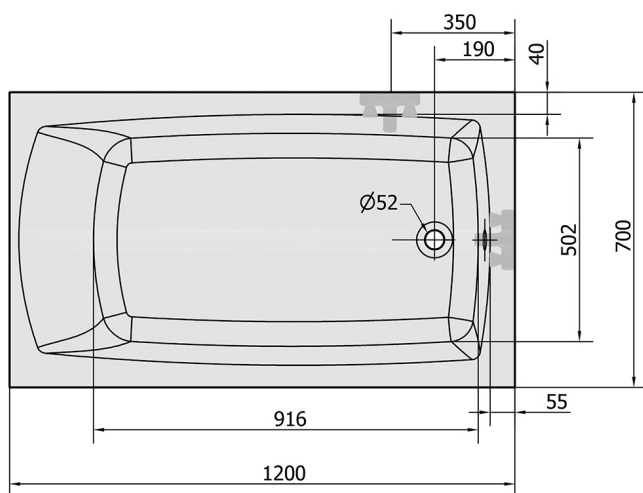

LILY SLIM Rectangular Bath 120x70x39cm, White

Order code: 25111S

Size

Length: 1200 mm
Width: 700 mm
Height: 390 mm
Volume: 150 l

Properties

Colour: White
Material: Acrylate
Warranty: 10 years

Technical sheet

VOLUME 150L