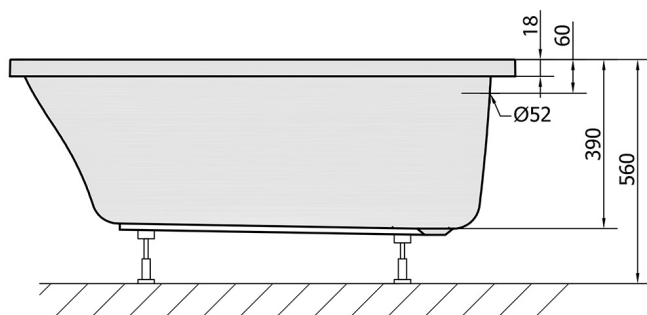

LILY SLIM Rectangular Bath 120x70x39cm, White

Order code: 25111S

Size

Length: 1200 mm
Width: 700 mm
Height: 390 mm
Volume: 150 l

Properties

Colour: White
Material: Acrylate
Warranty: 10 years

Technical sheet

VOLUME 150L