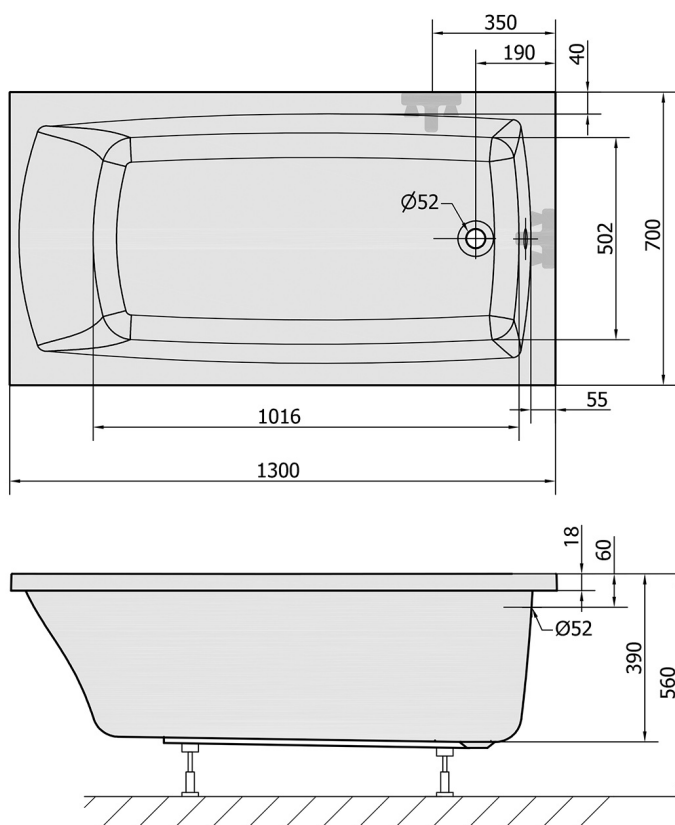

LILY SLIM Rectangular Bath 130x70x39cm, White

Order code: 77511S

Size

Length: 1300 mm
 Width: 700 mm
 Height: 390 mm
 Volume: 167 l

Properties

Colour: White
 Material: Acrylate
 Warranty: 10 years

Technical sheet

VOLUME 167L