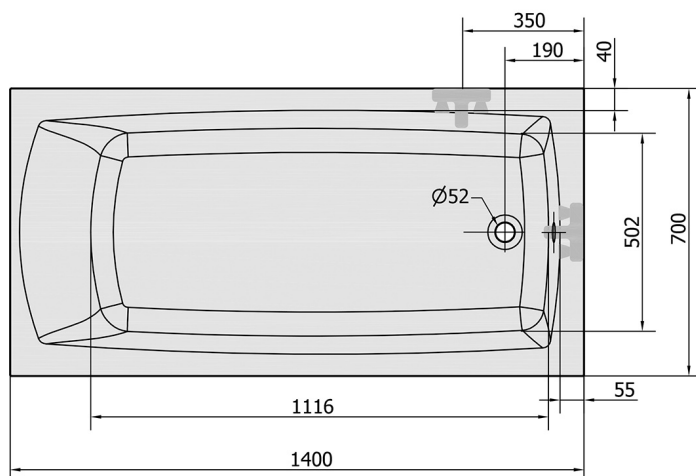

LILY SLIM Rectangular Bath 140x70x39cm, White

Order code: 72201S

Size

Length: 1400 mm
Width: 700 mm
Height: 390 mm
Volume: 173 l

Properties

Colour: White
Material: Acrylate
Warranty: 10 years

Technical sheet

VOLUME 173L