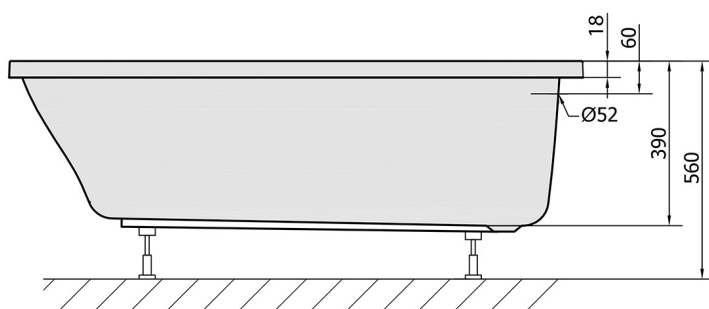

LILY SLIM Rectangular Bath 140x70x39cm, White

Order code: 72201S

Size

Length: 1400 mm
Width: 700 mm
Height: 390 mm
Volume: 173 l

Properties

Colour: White
Material: Acrylate
Warranty: 10 years

Technical sheet

VOLUME 173L