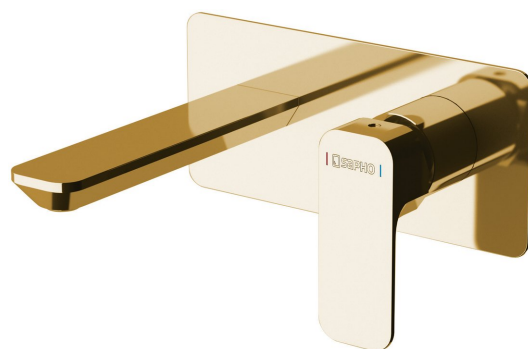

SPY concealed basin mixer, gold

Order code: PY08/17

Basic information

Brand: Sapho

Series: SPY

Size

Width: 220 mm

Height: 100 mm

Depth: 170 mm

Properties

Colour: Gold

Material: Brass

Shape: Square

Installation: Concealed

Type of control: Lever

Cartridge diameter: 35 mm

Weight / Piece: 3.063 kg

Packaging: 1 Piece

Warranty: 6 years

Spare parts

Male Tap Aerator M24x1, plastic (Order code: NDA803FLBA)

KEROX ECO Replacement Cartridge dia 35mm, low (Order code: 2121B2)

Replacement Cartridge (Order code: 521601)

Male Tap Aerator M24x1, plastic (Order code: NDA803NE)

Technical sheet