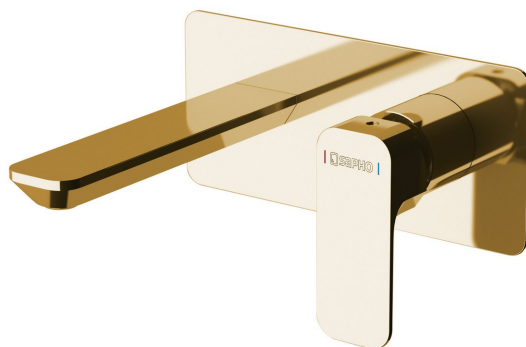

SPY concealed basin mixer, gold

Order code: PY08/17

Basic information

Brand: Sapho
Series: SPY

Size

Width: 220 mm
Height: 100 mm
Depth: 170 mm

Properties

Colour: Gold
Material: Brass
Shape: Square
Installation: Concealed
Type of control: Lever
Cartridge diameter: 35 mm
Weight / Piece: 3.063 kg
Packaging: 1 Piece
Warranty: 6 years

Spare parts

Male Tap Aerator M24x1, plastic (Order code: NDA803FLBA)
KEROX ECO Replacement Cartridge dia 35mm, low (Order code: 2121B2)
Replacement Cartridge (Order code: 521601)
Male Tap Aerator M24x1, plastic (Order code: NDA803NE)