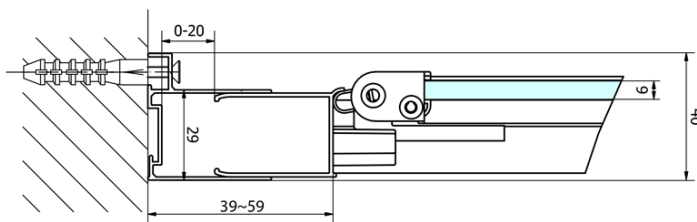

## Size

**Width:** 1000 mm  
**Height:** 1900 mm  
**Depth:** 1000 mm

## Properties

**Profile colour:** Chrome - polished aluminum  
**Shape:** Square shower enclosures  
**Type of opening:** Folding door  
**Opening direction:** Versatile  
**Opening width:** 625 mm  
**Glass colour:** TRANSPARENT glass  
**Glass thickness:** 6 mm  
**Properties:** Framed design  
**Weight / Piece:** 62.0 kg  
**Packaging:** 2 Piece  
**Warranty:** 2 years

**EASY Square Shower Enclosure 1000x1000mm,  
folding doors, L/R variant, clear glass**

**Technical sheet**

Type	EL1970	EL1980	EL1990	EL1910
B	686~726	786~826	886~926	986~1026
C	390	480	550	625