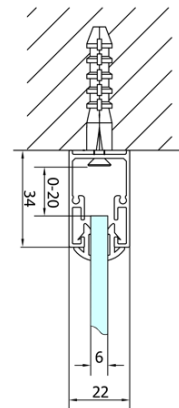

## Size

**Width:** 1000 mm  
**Height:** 1900 mm  
**Depth:** 1000 mm

## Properties

**Profile colour:** Chrome - polished aluminum  
**Shape:** Square shower enclosures  
**Type of opening:** Folding door  
**Opening direction:** Versatile  
**Opening width:** 625 mm  
**Glass colour:** TRANSPARENT glass  
**Glass thickness:** 6 mm  
**Properties:** Framed design  
**Weight / Piece:** 62.0 kg  
**Packaging:** 2 Piece  
**Warranty:** 2 years

**EASY Square Shower Enclosure 1000x1000mm,  
folding doors, L/R variant, clear glass**

**Technical sheet**

Type	EL1970	EL1980	EL1990	EL1910
B	686~726	786~826	886~926	986~1026
C	390	480	550	625