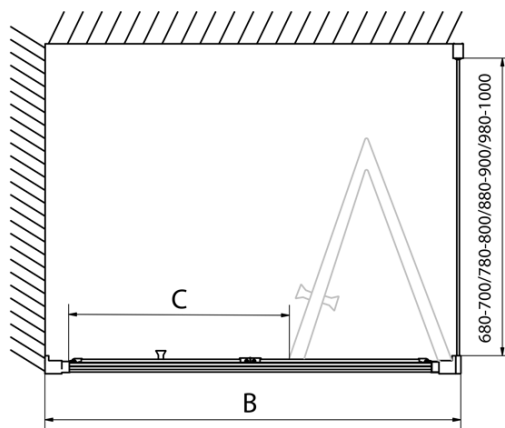

## Size

**Width:** 1000 mm  
**Height:** 1900 mm  
**Depth:** 1000 mm

## Properties

**Profile colour:** Chrome - polished aluminum  
**Shape:** Square shower enclosures  
**Type of opening:** Folding door  
**Opening direction:** Versatile  
**Opening width:** 625 mm  
**Glass colour:** TRANSPARENT glass  
**Glass thickness:** 6 mm  
**Properties:** Framed design  
**Weight / Piece:** 62.0 kg  
**Packaging:** 2 Piece  
**Warranty:** 2 years

**EASY Square Shower Enclosure 1000x1000mm,  
folding doors, L/R variant, clear glass**

**Technical sheet**

Type	EL1970	EL1980	EL1990	EL1910
B	686~726	786~826	886~926	986~1026
C	390	480	550	625