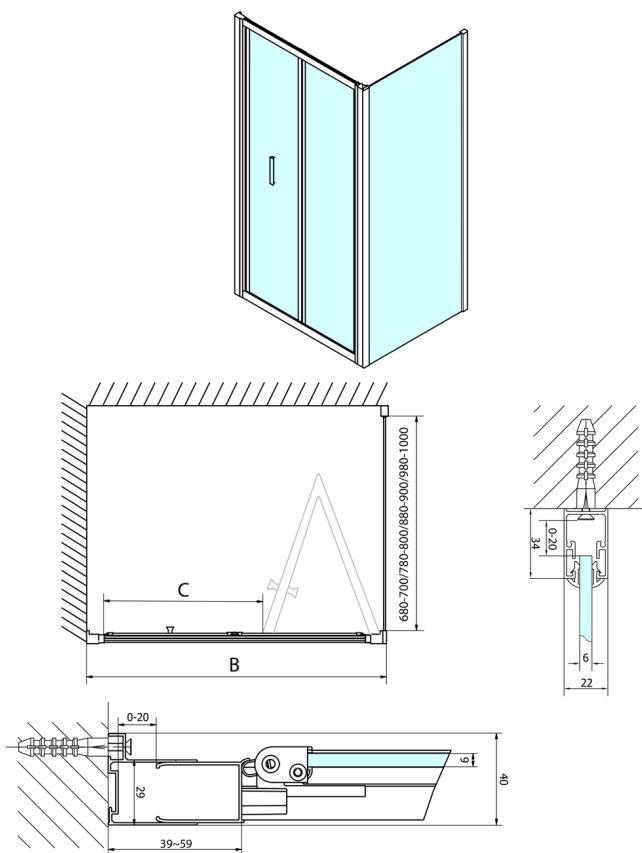

EASY Square Shower Enclosure 1000x1000mm, folding doors, L/R variant, clear glass

Order code: EL1910EL3415

Size

Width: 1000 mm

Height: 1900 mm

Depth: 1000 mm

Properties

Warranty: 2 years

Technical sheet

Type	EL1970	EL1980	EL1990	EL1910
B	686-726	786-826	886-926	986-1026
C	390	480	550	625