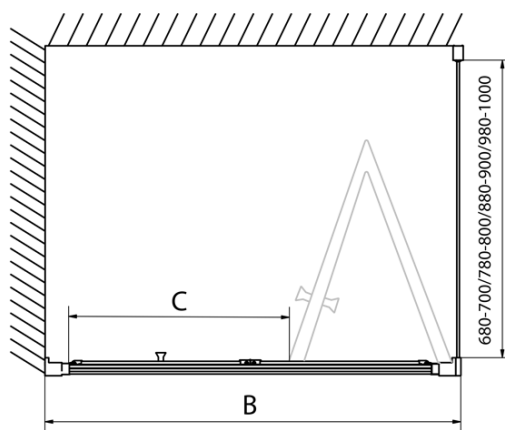

### Size

**Width:** 1000 mm

**Height:** 1900 mm

**Depth:** 900 mm

### Properties

**Profile colour:** Chrome - polished aluminum

**Shape:** Rectangular shower enclosures

**Type of opening:** Folding door

**Opening direction:** Versatile

**Opening width:** 625 mm

**Glass colour:** TRANSPARENT glass

**Glass thickness:** 6 mm

**Properties:** Framed design

**Weight / Piece:** 59.0 kg

**Packaging:** 2 Piece

**Warranty:** 2 years

EASY Rectangular screen 1000x900mm, folding doors, L/R variant, clear glass

Technical sheet