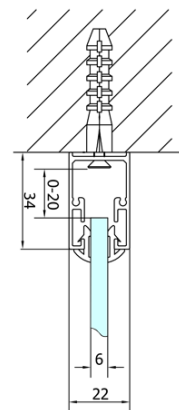

### Size

**Width:** 1000 mm

**Height:** 1900 mm

**Depth:** 900 mm

### Properties

**Profile colour:** Chrome - polished aluminum

**Shape:** Rectangular shower enclosures

**Type of opening:** Folding door

**Opening direction:** Versatile

**Opening width:** 625 mm

**Glass colour:** TRANSPARENT glass

**Glass thickness:** 6 mm

**Properties:** Framed design

**Weight / Piece:** 59.0 kg

**Packaging:** 2 Piece

**Warranty:** 2 years

EASY Rectangular screen 1000x900mm, folding doors, L/R variant, clear glass

Technical sheet

Type	EL1970	EL1980	EL1990	EL1910
B	686~726	786~826	886~926	986~1026
C	390	480	550	625