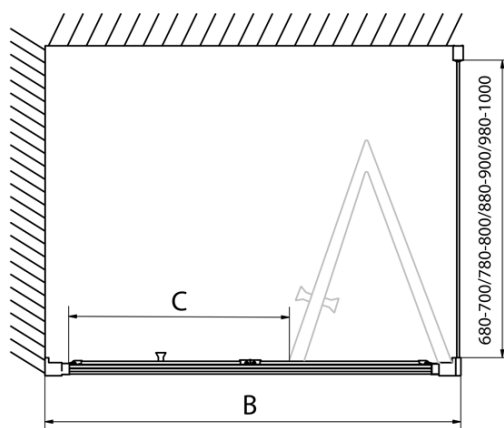

Depth: 900 mm

Properties

Profile colour: Chrome - polished aluminum

Shape: Rectangular shower enclosures

Type of opening: Folding door

Opening direction: Versatile

Opening width: 625 mm

Glass colour: TRANSPARENT glass

Glass thickness: 6 mm

Properties: Framed design

Weight / Piece: 59.0 kg

Packaging: 2 Piece

Warranty: 2 years

EASY Rectangular screen 1000x900mm, folding doors, L/R variant, clear glass

Technical sheet

Type	EL1970	EL1980	EL1990	EL1910
B	686~726	786~826	886~926	986~1026
C	390	480	550	625