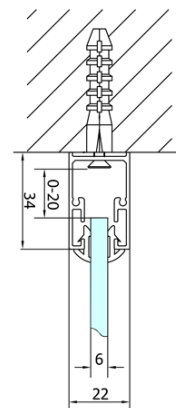

Depth: 900 mm

Properties

Profile colour: Chrome - polished aluminum

Shape: Rectangular shower enclosures

Type of opening: Folding door

Opening direction: Versatile

Opening width: 625 mm

Glass colour: TRANSPARENT glass

Glass thickness: 6 mm

Properties: Framed design

Weight / Piece: 59.0 kg

Packaging: 2 Piece

Warranty: 2 years

EASY Rectangular screen 1000x900mm, folding doors, L/R variant, clear glass

Technical sheet

Type	EL1970	EL1980	EL1990	EL1910
B	686~726	786~826	886~926	986~1026
C	390	480	550	625