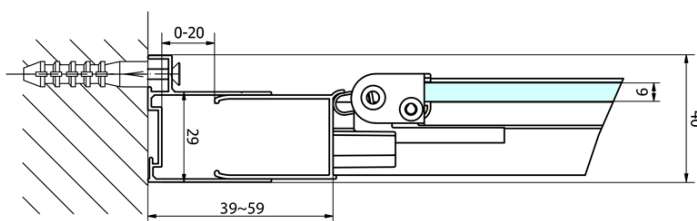

Depth: 900 mm

Properties

Profile colour: Chrome - polished aluminum

Shape: Rectangular shower enclosures

Type of opening: Folding door

Opening direction: Versatile

Opening width: 625 mm

Glass colour: TRANSPARENT glass

Glass thickness: 6 mm

Properties: Framed design

Weight / Piece: 59.0 kg

Packaging: 2 Piece

Warranty: 2 years

EASY Rectangular screen 1000x900mm, folding doors, L/R variant, clear glass

Technical sheet

Type	EL1970	EL1980	EL1990	EL1910
B	686~726	786~826	886~926	986~1026
C	390	480	550	625