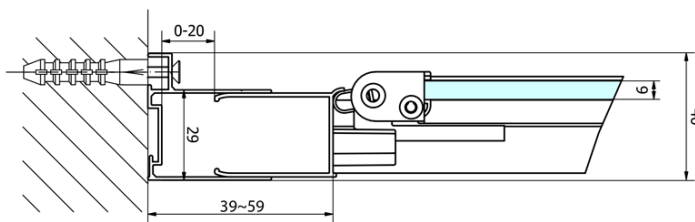

### Size

**Width:** 1000 mm

**Height:** 1900 mm

**Depth:** 900 mm

### Properties

**Profile colour:** Chrome - polished aluminum

**Shape:** Rectangular shower enclosures

**Type of opening:** Folding door

**Opening direction:** Versatile

**Opening width:** 625 mm

**Glass colour:** TRANSPARENT glass

**Glass thickness:** 6 mm

**Properties:** Framed design

**Weight / Piece:** 59.0 kg

**Packaging:** 2 Piece

**Warranty:** 2 years

EASY Rectangular screen 1000x900mm, folding doors, L/R variant, clear glass

Technical sheet