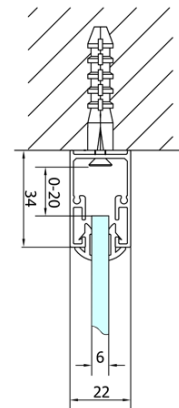

### Size

**Width:** 1000 mm

**Height:** 1900 mm

**Depth:** 900 mm

### Properties

**Profile colour:** Chrome - polished aluminum

**Shape:** Rectangular shower enclosures

**Type of opening:** Folding door

**Opening direction:** Versatile

**Opening width:** 625 mm

**Glass colour:** TRANSPARENT glass

**Glass thickness:** 6 mm

**Properties:** Framed design

**Weight / Piece:** 59.0 kg

**Packaging:** 2 Piece

**Warranty:** 2 years

EASY Rectangular screen 1000x900mm, folding doors, L/R variant, clear glass

Technical sheet

Type	EL1970	EL1980	EL1990	EL1910
B	686~726	786~826	886~926	986~1026
C	390	480	550	625