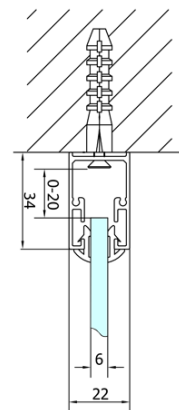

Depth: 900 mm

Properties

Profile colour: Chrome - polished aluminum

Shape: Rectangular shower enclosures

Type of opening: Folding door

Opening direction: Versatile

Opening width: 625 mm

Glass colour: TRANSPARENT glass

Glass thickness: 6 mm

Properties: Framed design

Weight / Piece: 59.0 kg

Packaging: 2 Piece

Warranty: 2 years

EASY Rectangular screen 1000x900mm, folding doors, L/R variant, clear glass

Technical sheet

Type	EL1970	EL1980	EL1990	EL1910
B	686~726	786~826	886~926	986~1026
C	390	480	550	625