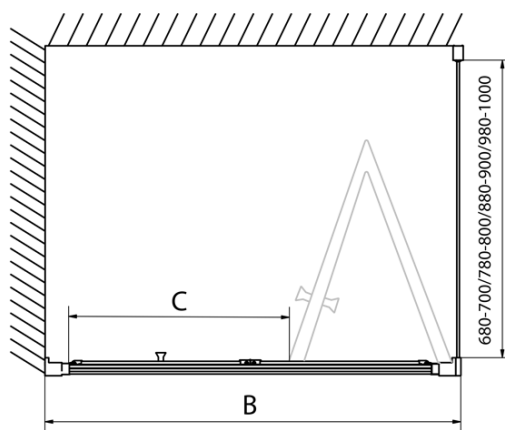

Depth: 900 mm

Properties

Profile colour: Chrome - polished aluminum

Shape: Rectangular shower enclosures

Type of opening: Folding door

Opening direction: Versatile

Opening width: 625 mm

Glass colour: TRANSPARENT glass

Glass thickness: 6 mm

Properties: Framed design

Weight / Piece: 59.0 kg

Packaging: 2 Piece

Warranty: 2 years

EASY Rectangular screen 1000x900mm, folding doors, L/R variant, clear glass

Technical sheet

Type	EL1970	EL1980	EL1990	EL1910
B	686~726	786~826	886~926	986~1026
C	390	480	550	625