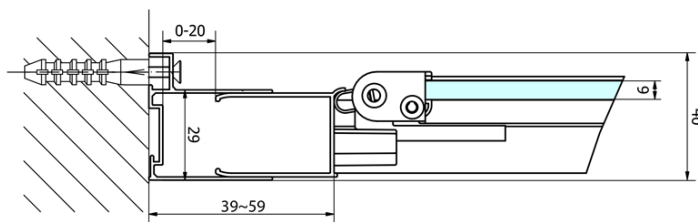

Depth: 900 mm

Properties

Profile colour: Chrome - polished aluminum

Shape: Rectangular shower enclosures

Type of opening: Folding door

Opening direction: Versatile

Opening width: 625 mm

Glass colour: TRANSPARENT glass

Glass thickness: 6 mm

Properties: Framed design

Weight / Piece: 59.0 kg

Packaging: 2 Piece

Warranty: 2 years

EASY Rectangular screen 1000x900mm, folding doors, L/R variant, clear glass

Technical sheet

Type	EL1970	EL1980	EL1990	EL1910
B	686~726	786~826	886~926	986~1026
C	390	480	550	625