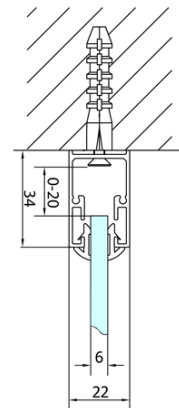

### Size

**Width:** 1000 mm

**Height:** 1900 mm

**Depth:** 800 mm

### Properties

**Profile colour:** Chrome - polished aluminum

**Shape:** Rectangular shower enclosures

**Type of opening:** Folding door

**Opening direction:** Versatile

**Opening width:** 625 mm

**Glass colour:** TRANSPARENT glass

**Glass thickness:** 6 mm

**Properties:** Framed design

**Weight / Piece:** 56.0 kg

**Packaging:** 2 Piece

**Warranty:** 2 years

EASY Rectangular screen 1000x800mm, folding doors, L/R variant, clear glass

Technical sheet

Type	EL1970	EL1980	EL1990	EL1910
B	686~726	786~826	886~926	986~1026
C	390	480	550	625