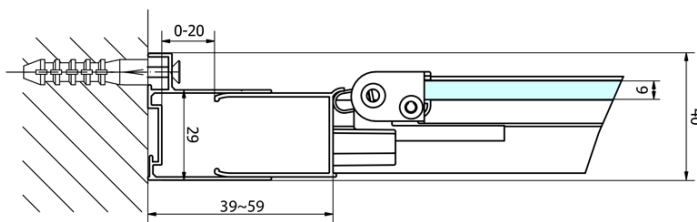

### Size

**Width:** 1000 mm

**Height:** 1900 mm

**Depth:** 800 mm

### Properties

**Profile colour:** Chrome - polished aluminum

**Shape:** Rectangular shower enclosures

**Type of opening:** Folding door

**Opening direction:** Versatile

**Opening width:** 625 mm

**Glass colour:** TRANSPARENT glass

**Glass thickness:** 6 mm

**Properties:** Framed design

**Weight / Piece:** 56.0 kg

**Packaging:** 2 Piece

**Warranty:** 2 years

EASY Rectangular screen 1000x800mm, folding doors, L/R variant, clear glass

Technical sheet