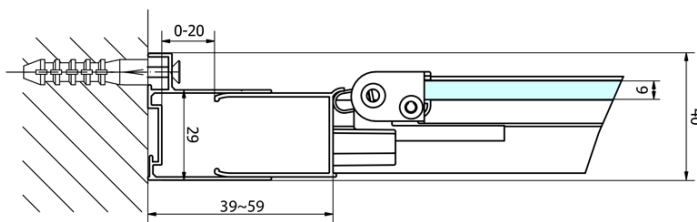

EASY Rectangular screen 1000x800mm, folding doors, L/R variant, clear glass

Order code: EL1910EL3215

Basic information

Brand: Polysan
Series: EASY

Size

Width: 1000 mm
Height: 1900 mm
Depth: 800 mm

Properties

Profile colour: Chrome - polished aluminum
Shape: Rectangular shower enclosures
Type of opening: Folding door
Opening direction: Versatile
Opening width: 625 mm
Glass colour: TRANSPARENT glass
Glass thickness: 6 mm
Properties: Framed design
Weight / Piece: 56.0 kg
Packaging: 2 Piece
Warranty: 2 years

EASY Rectangular screen 1000x800mm, folding doors, L/R variant, clear glass

Technical sheet

Type	EL1970	EL1980	EL1990	EL1910
B	686~726	786~826	886~926	986~1026
C	390	480	550	625