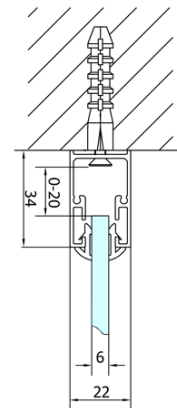

EASY Rectangular screen 1000x800mm, folding doors, L/R variant, clear glass

Order code: EL1910EL3215

Basic information

Brand: Polysan
Series: EASY

Size

Width: 1000 mm
Height: 1900 mm
Depth: 800 mm

Properties

Profile colour: Chrome - polished aluminum
Shape: Rectangular shower enclosures
Type of opening: Folding door
Opening direction: Versatile
Opening width: 625 mm
Glass colour: TRANSPARENT glass
Glass thickness: 6 mm
Properties: Framed design
Weight / Piece: 56.0 kg
Packaging: 2 Piece
Warranty: 2 years

EASY Rectangular screen 1000x800mm, folding doors, L/R variant, clear glass

Technical sheet

Type	EL1970	EL1980	EL1990	EL1910
B	686~726	786~826	886~926	986~1026
C	390	480	550	625