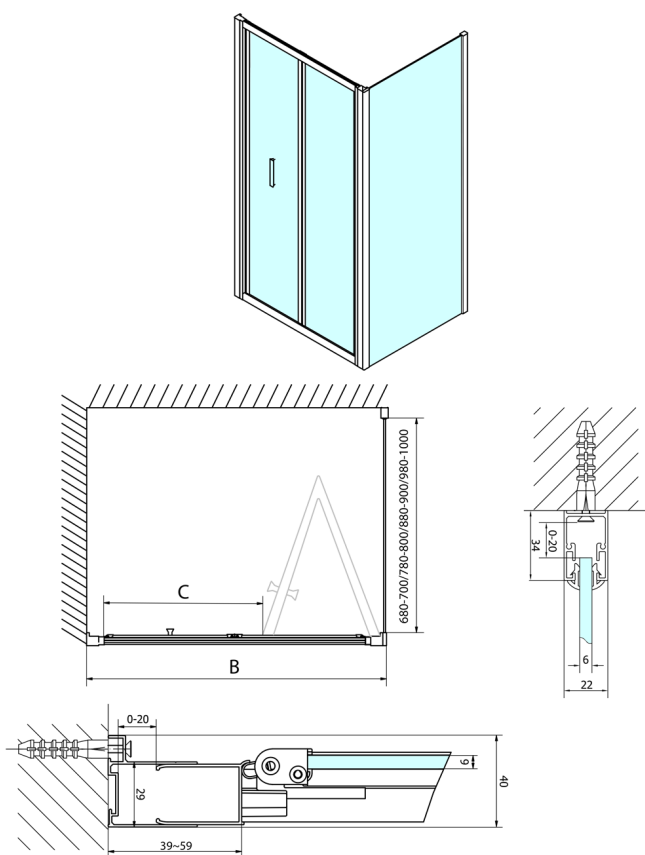

EASY Rectangular screen 1000x800mm, folding doors, L/R variant, clear glass

Order code: EL1910EL3215

Size

Width: 1000 mm

Height: 1900 mm

Depth: 800 mm

Properties

Warranty: 2 years

Technical sheet

Type	EL1970	EL1980	EL1990	EL1910
B	686-726	786-826	886-926	986-1026
C	390	480	550	625