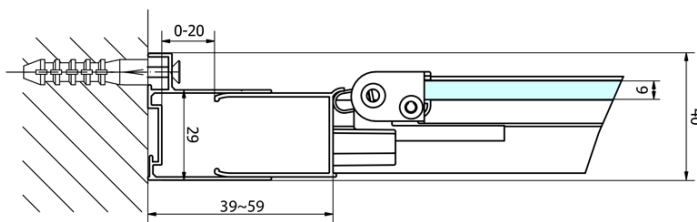

Depth: 700 mm

Properties

Profile colour: Chrome - polished aluminum

Shape: Rectangular shower enclosures

Type of opening: Folding door

Opening direction: Versatile

Opening width: 625 mm

Glass colour: TRANSPARENT glass

Glass thickness: 6 mm

Properties: Framed design

Weight / Piece: 53.0 kg

Packaging: 2 Piece

Warranty: 2 years

EASY Rectangular screen 1000x700mm, folding doors, L/R variant, clear glass

Technical sheet

Type	EL1970	EL1980	EL1990	EL1910
B	686~726	786~826	886~926	986~1026
C	390	480	550	625