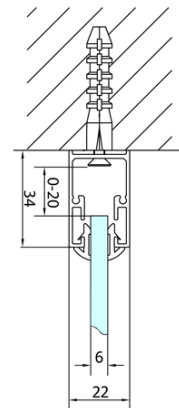

Depth: 700 mm

Properties

Profile colour: Chrome - polished aluminum

Shape: Rectangular shower enclosures

Type of opening: Folding door

Opening direction: Versatile

Opening width: 625 mm

Glass colour: TRANSPARENT glass

Glass thickness: 6 mm

Properties: Framed design

Weight / Piece: 53.0 kg

Packaging: 2 Piece

Warranty: 2 years

EASY Rectangular screen 1000x700mm, folding doors, L/R variant, clear glass

Technical sheet

Type	EL1970	EL1980	EL1990	EL1910
B	686~726	786~826	886~926	986~1026
C	390	480	550	625