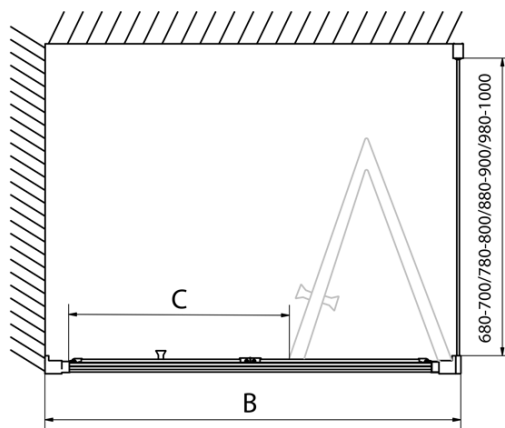

Depth: 700 mm

Properties

Profile colour: Chrome - polished aluminum

Shape: Rectangular shower enclosures

Type of opening: Folding door

Opening direction: Versatile

Opening width: 625 mm

Glass colour: TRANSPARENT glass

Glass thickness: 6 mm

Properties: Framed design

Weight / Piece: 53.0 kg

Packaging: 2 Piece

Warranty: 2 years

EASY Rectangular screen 1000x700mm, folding doors, L/R variant, clear glass

Technical sheet

Type	EL1970	EL1980	EL1990	EL1910
B	686~726	786~826	886~926	986~1026
C	390	480	550	625