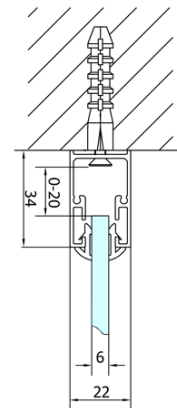

EASY Rectangular screen 1000x700mm, folding doors, L/R variant, clear glass

Order code: EL1910EL3115

Basic information

Brand: Polysan
Series: EASY

Size

Width: 1000 mm
Height: 1900 mm
Depth: 700 mm

Properties

Profile colour: Chrome - polished aluminum
Shape: Rectangular shower enclosures
Type of opening: Folding door
Opening direction: Versatile
Opening width: 625 mm
Glass colour: TRANSPARENT glass
Glass thickness: 6 mm
Properties: Framed design
Weight / Piece: 53.0 kg
Packaging: 2 Piece
Warranty: 2 years

EASY Rectangular screen 1000x700mm, folding doors, L/R variant, clear glass

Technical sheet

Type	EL1970	EL1980	EL1990	EL1910
B	686~726	786~826	886~926	986~1026
C	390	480	550	625