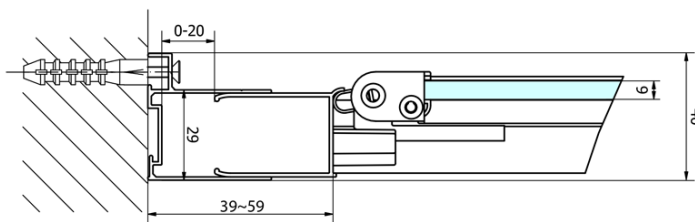

EASY Rectangular screen 1000x700mm, folding doors, L/R variant, clear glass

Order code: EL1910EL3115

Basic information

Brand: Polysan
Series: EASY

Size

Width: 1000 mm
Height: 1900 mm
Depth: 700 mm

Properties

Profile colour: Chrome - polished aluminum
Shape: Rectangular shower enclosures
Type of opening: Folding door
Opening direction: Versatile
Opening width: 625 mm
Glass colour: TRANSPARENT glass
Glass thickness: 6 mm
Properties: Framed design
Weight / Piece: 53.0 kg
Packaging: 2 Piece
Warranty: 2 years

EASY Rectangular screen 1000x700mm, folding doors, L/R variant, clear glass

Technical sheet

Type	EL1970	EL1980	EL1990	EL1910
B	686~726	786~826	886~926	986~1026
C	390	480	550	625