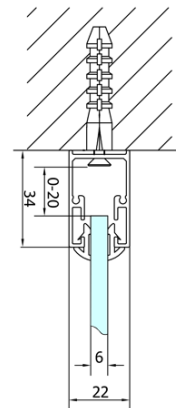

### Size

**Width:** 1000 mm

**Height:** 1900 mm

**Depth:** 700 mm

### Properties

**Profile colour:** Chrome - polished aluminum

**Shape:** Rectangular shower enclosures

**Type of opening:** Folding door

**Opening direction:** Versatile

**Opening width:** 625 mm

**Glass colour:** TRANSPARENT glass

**Glass thickness:** 6 mm

**Properties:** Framed design

**Weight / Piece:** 53.0 kg

**Packaging:** 2 Piece

**Warranty:** 2 years

EASY Rectangular screen 1000x700mm, folding doors, L/R variant, clear glass

Technical sheet

Type	EL1970	EL1980	EL1990	EL1910
B	686~726	786~826	886~926	986~1026
C	390	480	550	625