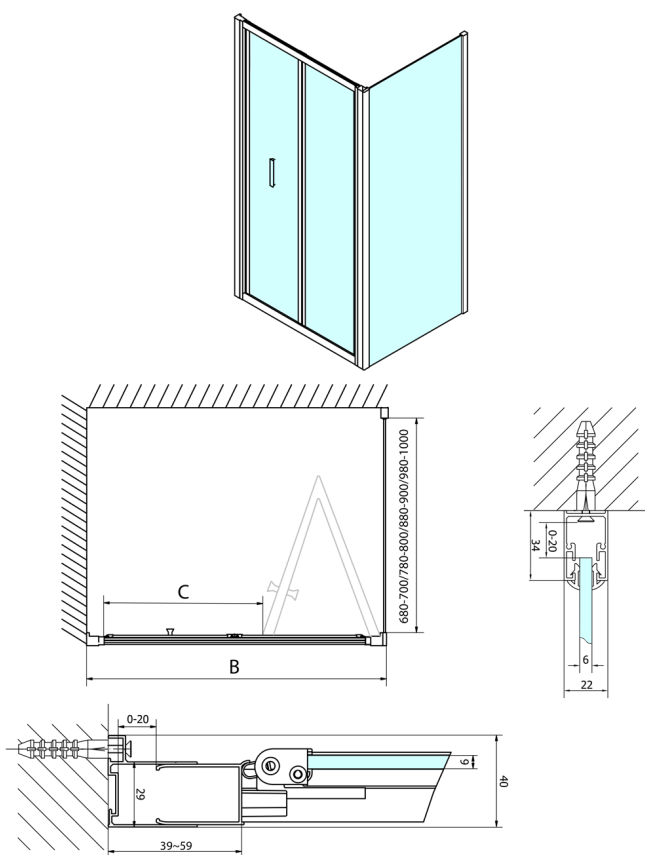

EASY Rectangular screen 1000x700mm, folding doors, L/R variant, clear glass

Order code: EL1910EL3115

Size

Width: 1000 mm

Height: 1900 mm

Depth: 700 mm

Properties

Warranty: 2 years

Technical sheet

Type	EL1970	EL1980	EL1990	EL1910
B	686-726	786-826	886-926	986-1026
C	390	480	550	625