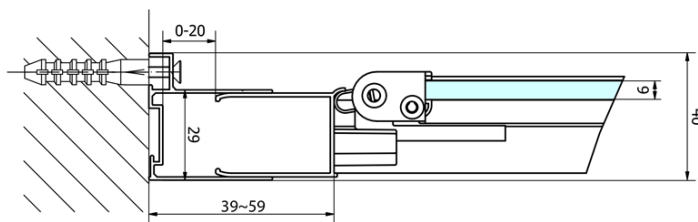

Depth: 1000 mm

Properties

Profile colour: Chrome - polished aluminum

Shape: Rectangular shower enclosures

Type of opening: Folding door

Opening direction: Versatile

Opening width: 550 mm

Glass colour: TRANSPARENT glass

Glass thickness: 6 mm

Properties: Framed design

Weight / Piece: 59.0 kg

Packaging: 2 Piece

Warranty: 2 years

EASY Rectangular screen 900x1000mm, folding doors, L/R variant, clear glass

Technical sheet

Type	EL1970	EL1980	EL1990	EL1910
B	686~726	786~826	886~926	986~1026
C	390	480	550	625