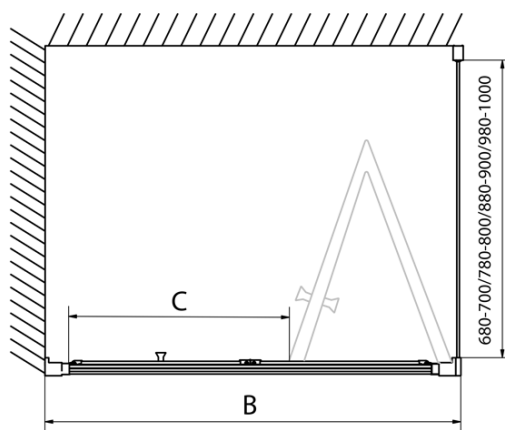

EASY Rectangular screen 900x1000mm, folding doors, L/R variant, clear glass

Order code: EL1990EL3415

Basic information

Brand: Polysan
Series: EASY

Size

Width: 900 mm
Height: 1900 mm
Depth: 1000 mm

Properties

Profile colour: Chrome - polished aluminum
Shape: Rectangular shower enclosures
Type of opening: Folding door
Opening direction: Versatile
Opening width: 550 mm
Glass colour: TRANSPARENT glass
Glass thickness: 6 mm
Properties: Framed design
Weight / Piece: 59.0 kg
Packaging: 2 Piece
Warranty: 2 years

EASY Rectangular screen 900x1000mm, folding doors, L/R variant, clear glass

Technical sheet

Type	EL1970	EL1980	EL1990	EL1910
B	686~726	786~826	886~926	986~1026
C	390	480	550	625