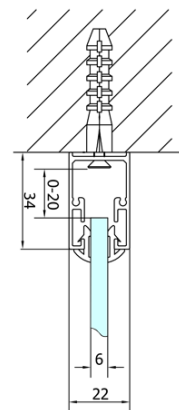

EASY Rectangular screen 900x1000mm, folding doors, L/R variant, clear glass

Order code: EL1990EL3415

Basic information

Brand: Polysan
Series: EASY

Size

Width: 900 mm
Height: 1900 mm
Depth: 1000 mm

Properties

Profile colour: Chrome - polished aluminum
Shape: Rectangular shower enclosures
Type of opening: Folding door
Opening direction: Versatile
Opening width: 550 mm
Glass colour: TRANSPARENT glass
Glass thickness: 6 mm
Properties: Framed design
Weight / Piece: 59.0 kg
Packaging: 2 Piece
Warranty: 2 years

EASY Rectangular screen 900x1000mm, folding doors, L/R variant, clear glass

Technical sheet

Type	EL1970	EL1980	EL1990	EL1910
B	686~726	786~826	886~926	986~1026
C	390	480	550	625