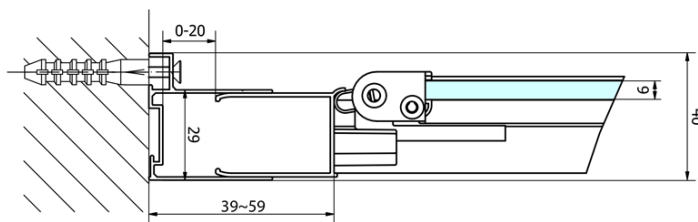

EASY Rectangular screen 900x1000mm, folding doors, L/R variant, clear glass

Order code: EL1990EL3415

Basic information

Brand: Polysan
Series: EASY

Size

Width: 900 mm
Height: 1900 mm
Depth: 1000 mm

Properties

Profile colour: Chrome - polished aluminum
Shape: Rectangular shower enclosures
Type of opening: Folding door
Opening direction: Versatile
Opening width: 550 mm
Glass colour: TRANSPARENT glass
Glass thickness: 6 mm
Properties: Framed design
Weight / Piece: 59.0 kg
Packaging: 2 Piece
Warranty: 2 years

EASY Rectangular screen 900x1000mm, folding doors, L/R variant, clear glass

Technical sheet

Type	EL1970	EL1980	EL1990	EL1910
B	686~726	786~826	886~926	986~1026
C	390	480	550	625