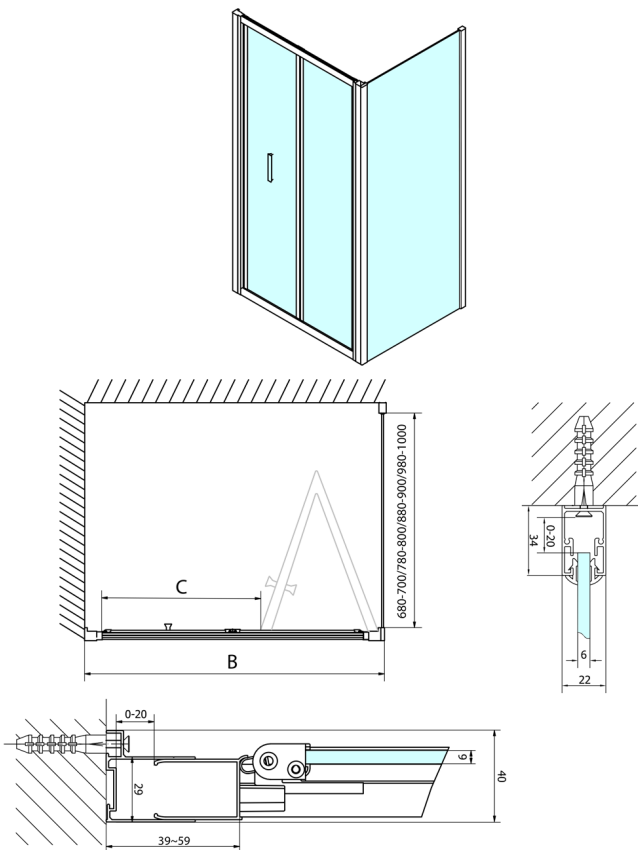

EASY Rectangular screen 900x1000mm, folding doors, L/R variant, clear glass

Order code: EL1990EL3415

Size

Width: 900 mm
 Height: 1900 mm
 Depth: 1000 mm

Properties

Warranty: 2 years

Technical sheet

Type	EL1970	EL1980	EL1990	EL1910
B	686-726	786-826	886-926	986-1026
C	390	480	550	625