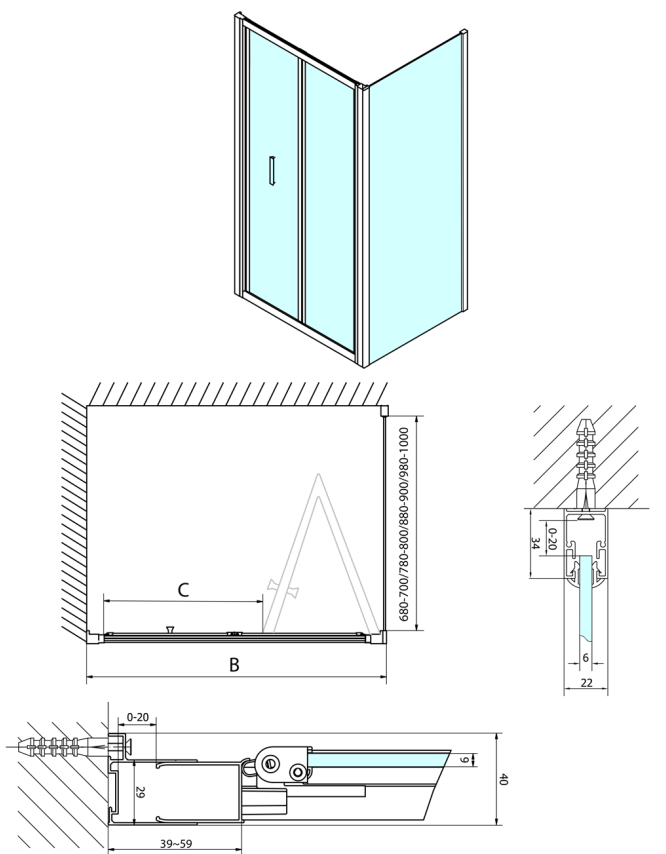

# EASY Square Shower Enclosure 900x900mm, folding doors, L/R variant, clear glass

Order code: EL1990EL3315

## Size

Width: 900 mm  
Height: 1900 mm  
Depth: 900 mm

## Technical sheet

Type	EL1970	EL1980	EL1990	EL1910
B	686-726	786-826	886-926	986-1026
C	390	480	550	625