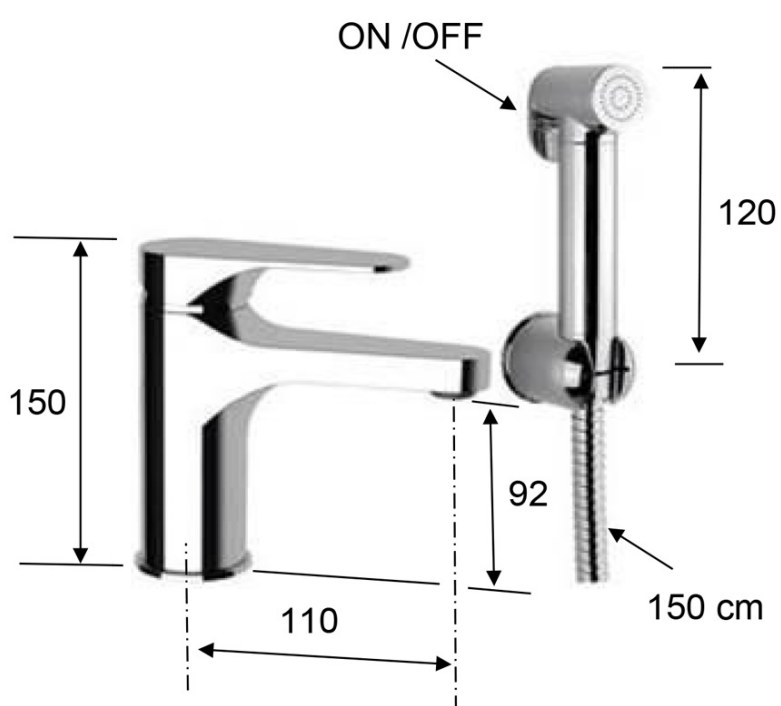

CORNELI Washbasin Mixer Tap with Bidet Shower, chrome

Order code: CE48

Basic information

Brand: Sapho
Series: CORNELI

Size

Width: 50 mm
Height: 150 mm
Depth: 110 mm

Properties

Colour: Chrome
Material: Brass
Shape: Circular
Installation: Freestanding
Type of control: Lever
Cartridge diameter: 35 mm
Spout Height: 92 mm
Equipment: With bidet spray, For cloakroom basins, Including waste
Weight / Piece: 1.9 kg
Packaging: 1 Piece
Warranty: 6 years

Spare parts

NEOPERL Anticalc Aerator Nozzle M24x1, chrome (Order code: AER1G)

Replacement Cartridge (Order code: 521601)

KEROX ECO Replacement Cartridge dia 35mm, low (Order code: 2121B2)

NEOPERL Aerator with tilting strainer, Male Tap Aerator M24x1, chrome (Order code: AERGIR)

CORNELI Washbasin Mixer Tap with Bidet Shower,
chrome

Technical sheet

AUTOMATIC DIVERTER