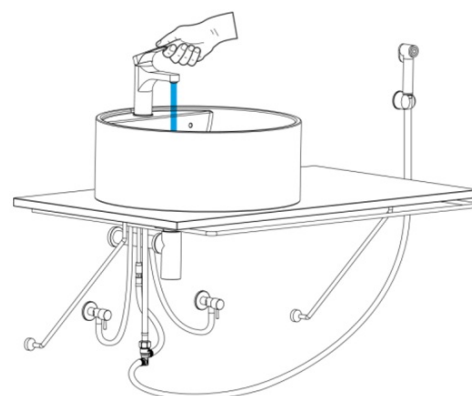

CORNELI Washbasin Mixer Tap with Bidet Shower, chrome

Order code: CE48

Basic information

Brand: Sapho
Series: CORNELI

Size

Width: 50 mm
Height: 150 mm
Depth: 110 mm

Properties

Colour: Chrome
Material: Brass
Shape: Circular
Installation: Freestanding
Type of control: Lever
Cartridge diameter: 35 mm
Spout Height: 92 mm
Equipment: With bidet spray, For cloakroom basins, Including waste
Weight / Piece: 1.9 kg
Packaging: 1 Piece
Warranty: 6 years

Spare parts

NEOPERL Anticalc Aerator Nozzle M24x1, chrome (Order code: AER1G)

Replacement Cartridge (Order code: 521601)

KEROX ECO Replacement Cartridge dia 35mm, low (Order code: 2121B2)

NEOPERL Aerator with tilting strainer, Male Tap Aerator M24x1, chrome (Order code: AERGIR)

CORNELI Washbasin Mixer Tap with Bidet Shower,
chrome

Technical sheet

AUTOMATIC DIVERTER