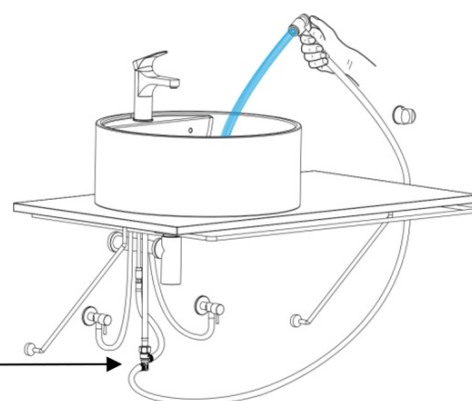

CORNELI Washbasin Mixer Tap with Bidet Shower, chrome

Order code: CE48

Basic information

Brand: Sapho
Series: CORNELI

Size

Width: 50 mm
Height: 150 mm
Depth: 110 mm

Properties

Colour: Chrome
Material: Brass
Shape: Circular
Installation: Freestanding
Type of control: Lever
Cartridge diameter: 35 mm
Spout Height: 92 mm
Equipment: With bidet spray, For cloakroom basins, Including waste
Weight / Piece: 1.9 kg
Packaging: 1 Piece
Warranty: 6 years

Spare parts

NEOPERL Anticalc Aerator Nozzle M24x1, chrome (Order code: AER1G)

Replacement Cartridge (Order code: 521601)

KEROX ECO Replacement Cartridge dia 35mm, low (Order code: 2121B2)

NEOPERL Aerator with tilting strainer, Male Tap Aerator M24x1, chrome (Order code: AERGIR)

CORNELI Washbasin Mixer Tap with Bidet Shower,
chrome

Technical sheet

AUTOMATIC DIVERTER