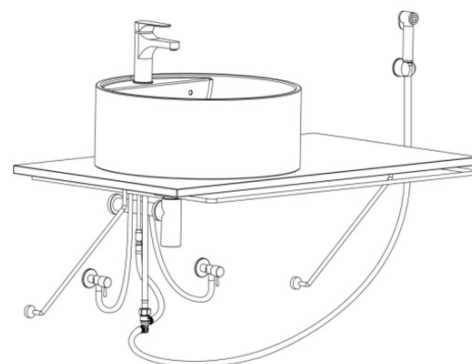

CORNELI Washbasin Mixer Tap with Bidet Shower, chrome

Order code: CE48

Basic information

Brand: Sapho
Series: CORNELI

Size

Width: 50 mm
Height: 150 mm
Depth: 110 mm

Properties

Colour: Chrome
Material: Brass
Shape: Circular
Installation: Freestanding
Type of control: Lever
Cartridge diameter: 35 mm
Spout Height: 92 mm
Equipment: With bidet spray, For cloakroom basins, Including waste
Weight / Piece: 1.9 kg
Packaging: 1 Piece
Warranty: 6 years

Spare parts

NEOPERL Anticalc Aerator Nozzle M24x1, chrome (Order code: AER1G)

Replacement Cartridge (Order code: 521601)

KEROX ECO Replacement Cartridge dia 35mm, low (Order code: 2121B2)

NEOPERL Aerator with tilting strainer, Male Tap Aerator M24x1, chrome (Order code: AERGIR)

CORNELI Washbasin Mixer Tap with Bidet Shower,
chrome

Technical sheet

AUTOMATIC DIVERTER