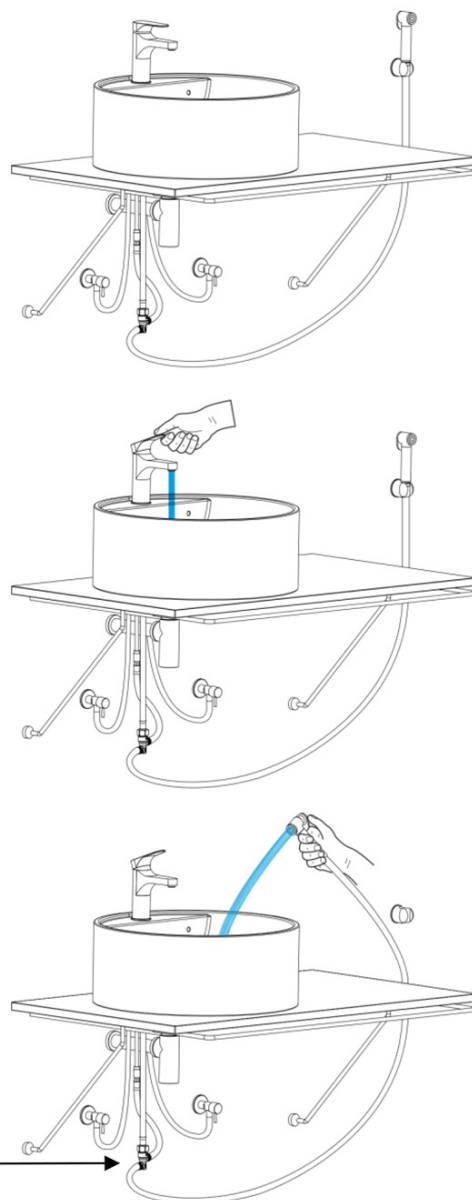

CORNELI Washbasin Mixer Tap with Bidet Shower, chrome

Order code: CE48

Basic information

Brand: Sapho
Series: CORNELI

Size

Width: 50 mm
Height: 150 mm
Depth: 110 mm

Properties

Colour: Chrome
Material: Brass
Shape: Circular
Installation: Freestanding
Type of control: Lever
Cartridge diameter: 35 mm
Spout Height: 92 mm
Equipment: With bidet spray, For cloakroom basins, Including waste
Weight / Piece: 1.9 kg
Packaging: 1 Piece
Warranty: 6 years

Spare parts

NEOPERL Anticalc Aerator Nozzle M24x1, chrome (Order code: AER1G)

Replacement Cartridge (Order code: 521601)

KEROX ECO Replacement Cartridge dia 35mm, low (Order code: 2121B2)

NEOPERL Aerator with tilting strainer, Male Tap Aerator M24x1, chrome (Order code: AERGIR)

CORNELI Washbasin Mixer Tap with Bidet Shower, chrome

Technical sheet

AUTOMATIC DIVERTER