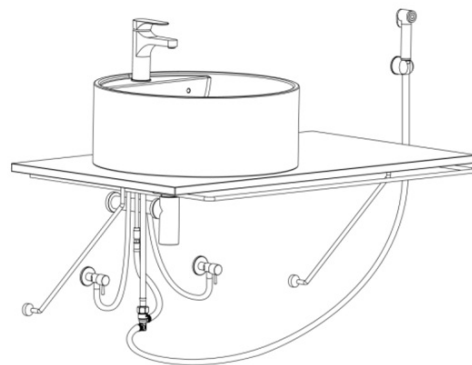

CORNELI Washbasin Mixer Tap with Bidet Shower, chrome

Order code: CE48

Basic information

Brand: Sapho
Series: CORNELI

Size

Width: 50 mm
Height: 150 mm
Depth: 110 mm

Properties

Colour: Chrome
Material: Brass
Shape: Circular
Installation: Freestanding
Type of control: Lever
Cartridge diameter: 35 mm
Spout Height: 92 mm
Equipment: With bidet spray, For cloakroom basins, Including waste
Weight / Piece: 1.9 kg
Packaging: 1 Piece
Warranty: 6 years

Spare parts

NEOPERL Anticalc Aerator Nozzle M24x1, chrome (Order code: AER1G)

Replacement Cartridge (Order code: 521601)

KEROX ECO Replacement Cartridge dia 35mm, low (Order code: 2121B2)

NEOPERL Aerator with tilting strainer, Male Tap Aerator M24x1, chrome (Order code: AERGIR)

CORNELI Washbasin Mixer Tap with Bidet Shower,
chrome

Technical sheet

AUTOMATIC DIVERTER