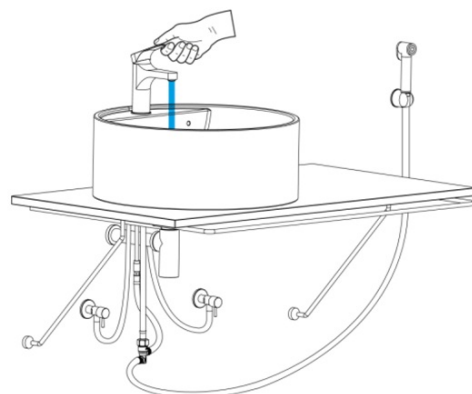

CORNELI Washbasin Mixer Tap with Bidet Shower, chrome

Order code: CE48

Basic information

Brand: Sapho
Series: CORNELI

Size

Width: 50 mm
Height: 150 mm
Depth: 110 mm

Properties

Colour: Chrome
Material: Brass
Shape: Circular
Installation: Freestanding
Type of control: Lever
Cartridge diameter: 35 mm
Spout Height: 92 mm
Equipment: With bidet spray, For cloakroom basins, Including waste
Weight / Piece: 1.9 kg
Packaging: 1 Piece
Warranty: 6 years

Spare parts

NEOPERL Anticalc Aerator Nozzle M24x1, chrome (Order code: AER1G)

Replacement Cartridge (Order code: 521601)

KEROX ECO Replacement Cartridge dia 35mm, low (Order code: 2121B2)

NEOPERL Aerator with tilting strainer, Male Tap Aerator M24x1, chrome (Order code: AERGIR)

CORNELI Washbasin Mixer Tap with Bidet Shower,
chrome

Technical sheet

AUTOMATIC DIVERTER