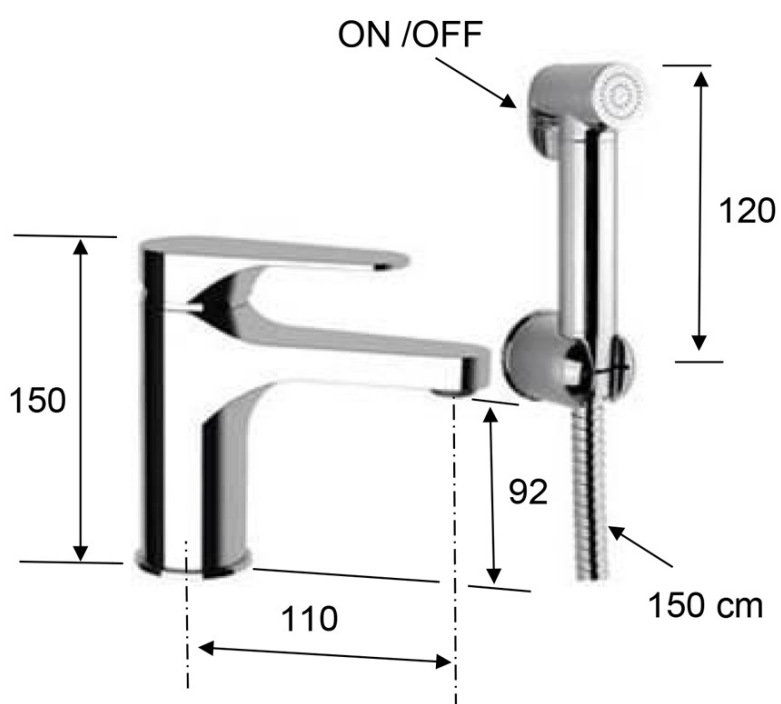

CORNELI Washbasin Mixer Tap with Bidet Shower, chrome

Order code: CE48

Basic information

Brand: Sapho
Series: CORNELI

Size

Width: 50 mm
Height: 150 mm
Depth: 110 mm

Properties

Colour: Chrome
Material: Brass
Shape: Circular
Installation: Freestanding
Type of control: Lever
Cartridge diameter: 35 mm
Spout Height: 92 mm
Equipment: With bidet spray, For cloakroom basins, Including waste
Weight / Piece: 1.9 kg
Packaging: 1 Piece
Warranty: 6 years

Spare parts

NEOPERL Anticalc Aerator Nozzle M24x1, chrome (Order code: AER1G)

Replacement Cartridge (Order code: 521601)

KEROX ECO Replacement Cartridge dia 35mm, low (Order code: 2121B2)

NEOPERL Aerator with tilting strainer, Male Tap Aerator M24x1, chrome (Order code: AERGIR)

CORNELI Washbasin Mixer Tap with Bidet Shower,
chrome

Technical sheet

AUTOMATIC DIVERTER