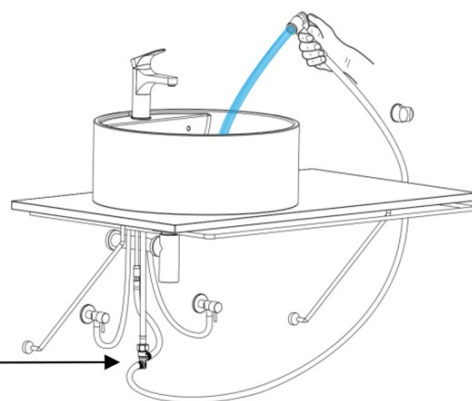

CORNELI Washbasin Mixer Tap with Bidet Shower, chrome

Order code: CE48

Basic information

Brand: Sapho
Series: CORNELI

Size

Width: 50 mm
Height: 150 mm
Depth: 110 mm

Properties

Colour: Chrome
Material: Brass
Shape: Circular
Installation: Freestanding
Type of control: Lever
Cartridge diameter: 35 mm
Spout Height: 92 mm
Equipment: With bidet spray, For cloakroom basins, Including waste
Weight / Piece: 1.9 kg
Packaging: 1 Piece
Warranty: 6 years

Spare parts

NEOPERL Anticalc Aerator Nozzle M24x1, chrome (Order code: AER1G)

Replacement Cartridge (Order code: 521601)

KEROX ECO Replacement Cartridge dia 35mm, low (Order code: 2121B2)

NEOPERL Aerator with tilting strainer, Male Tap Aerator M24x1, chrome (Order code: AERGIR)

CORNELI Washbasin Mixer Tap with Bidet Shower,
chrome

Technical sheet

AUTOMATIC DIVERTER