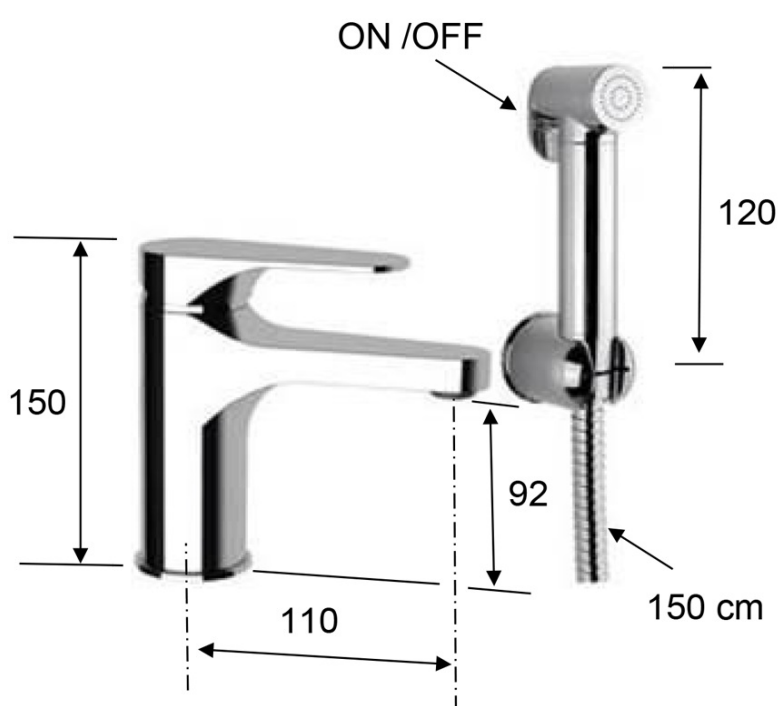

CORNELI Washbasin Mixer Tap with Bidet Shower, chrome

Order code: CE48

Basic information

Brand: Sapho
Series: CORNELI

Size

Width: 50 mm
Height: 150 mm
Depth: 110 mm

Properties

Colour: Chrome
Material: Brass
Shape: Circular
Installation: Freestanding
Type of control: Lever
Cartridge diameter: 35 mm
Spout Height: 92 mm
Equipment: With bidet spray, For cloakroom basins, Including waste
Weight / Piece: 1.9 kg
Packaging: 1 Piece
Warranty: 6 years

Spare parts

NEOPERL Anticalc Aerator Nozzle M24x1, chrome (Order code: AER1G)

Replacement Cartridge (Order code: 521601)

KEROX ECO Replacement Cartridge dia 35mm, low (Order code: 2121B2)

NEOPERL Aerator with tilting strainer, Male Tap Aerator M24x1, chrome (Order code: AERGIR)

CORNELI Washbasin Mixer Tap with Bidet Shower, chrome

Technical sheet

AUTOMATIC DIVERTER