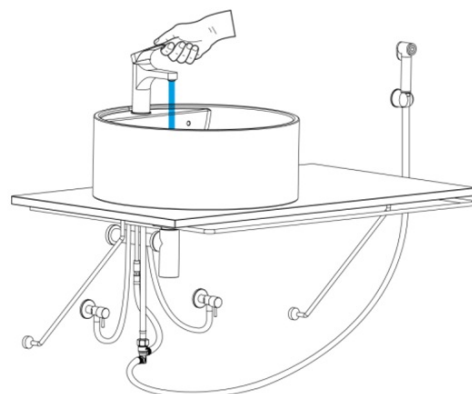

CORNELI Washbasin Mixer Tap with Bidet Shower, chrome

Order code: CE48

Basic information

Brand: Sapho
Series: CORNELI

Size

Width: 50 mm
Height: 150 mm
Depth: 110 mm

Properties

Colour: Chrome
Material: Brass
Shape: Circular
Installation: Freestanding
Type of control: Lever
Cartridge diameter: 35 mm
Spout Height: 92 mm
Equipment: With bidet spray, For cloakroom basins, Including waste
Weight / Piece: 1.9 kg
Packaging: 1 Piece
Warranty: 6 years

Spare parts

NEOPERL Anticalc Aerator Nozzle M24x1, chrome (Order code: AER1G)

Replacement Cartridge (Order code: 521601)

KEROX ECO Replacement Cartridge dia 35mm, low (Order code: 2121B2)

NEOPERL Aerator with tilting strainer, Male Tap Aerator M24x1, chrome (Order code: AERGIR)

CORNELI Washbasin Mixer Tap with Bidet Shower, chrome

Technical sheet

AUTOMATIC DIVERTER