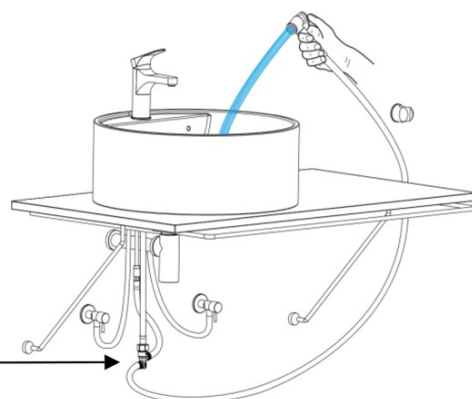

CORNELI Washbasin Mixer Tap with Bidet Shower, chrome

Order code: CE48

Basic information

Brand: Sapho
Series: CORNELI

Size

Width: 50 mm
Height: 150 mm
Depth: 110 mm

Properties

Colour: Chrome
Material: Brass
Shape: Circular
Installation: Freestanding
Type of control: Lever
Cartridge diameter: 35 mm
Spout Height: 92 mm
Equipment: With bidet spray, For cloakroom basins, Including waste
Weight / Piece: 1.9 kg
Packaging: 1 Piece
Warranty: 6 years

Spare parts

NEOPERL Anticalc Aerator Nozzle M24x1, chrome (Order code: AER1G)

Replacement Cartridge (Order code: 521601)

KEROX ECO Replacement Cartridge dia 35mm, low (Order code: 2121B2)

NEOPERL Aerator with tilting strainer, Male Tap Aerator M24x1, chrome (Order code: AERGIR)

CORNELI Washbasin Mixer Tap with Bidet Shower, chrome

Technical sheet

AUTOMATIC DIVERTER