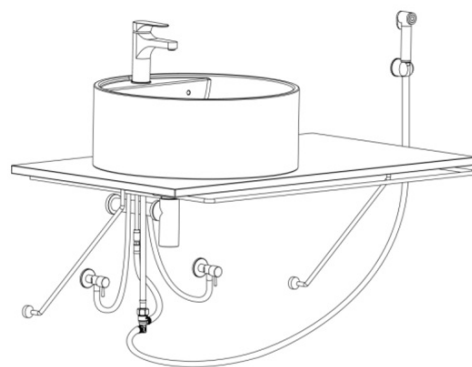

CORNELI Washbasin Mixer Tap with Bidet Shower, chrome

Order code: CE48

Basic information

Brand: Sapho
Series: CORNELI

Size

Width: 50 mm
Height: 150 mm
Depth: 110 mm

Properties

Colour: Chrome
Material: Brass
Shape: Circular
Installation: Freestanding
Type of control: Lever
Cartridge diameter: 35 mm
Spout Height: 92 mm
Equipment: With bidet spray, For cloakroom basins, Including waste
Weight / Piece: 1.9 kg
Packaging: 1 Piece
Warranty: 6 years

Spare parts

NEOPERL Anticalc Aerator Nozzle M24x1, chrome (Order code: AER1G)

Replacement Cartridge (Order code: 521601)

KEROX ECO Replacement Cartridge dia 35mm, low (Order code: 2121B2)

NEOPERL Aerator with tilting strainer, Male Tap Aerator M24x1, chrome (Order code: AERGIR)

CORNELI Washbasin Mixer Tap with Bidet Shower, chrome

Technical sheet

AUTOMATIC DIVERTER