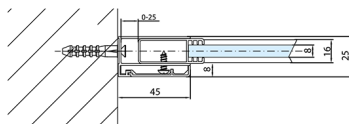

MODULAR SHOWER Bath Screen 1000x1500mm, clear glass

Order code: BMS1-100

Size

Width: 1000 mm

Height: 1500 mm

Properties

Warranty: 2 years

Technical sheet