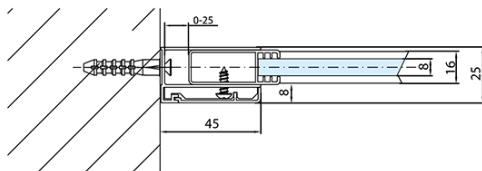

Technical sheet

MODEL	A
BMS1-70	676-700
BMS1-75	726-750
BMS1-80	776-800
BMS1-90	876-900
BMS1-100	976-1000