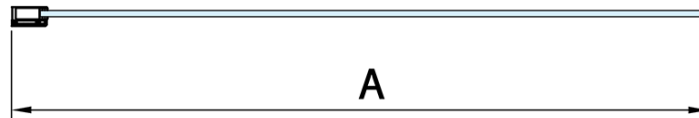

Technical sheet

MODEL	A
BMS1-70	676-700
BMS1-75	726-750
BMS1-80	776-800
BMS1-90	876-900
BMS1-100	976-1000