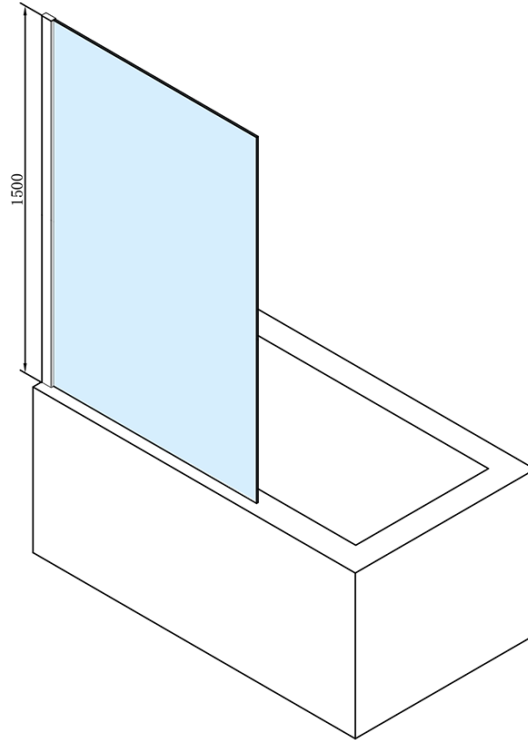

Technical sheet

MODEL	A
BMS1-70	676-700
BMS1-75	726-750
BMS1-80	776-800
BMS1-90	876-900
BMS1-100	976-1000