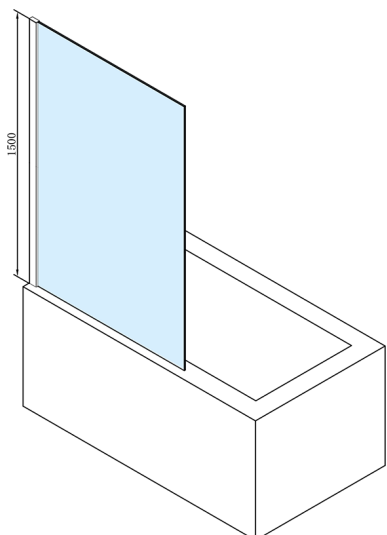

MODULAR SHOWER Bath Screen 800x1500mm, clear glass

Order code: BMS1-80

Size

Width: 800 mm

Height: 1500 mm

Properties

Warranty: 2 years

Technical sheet