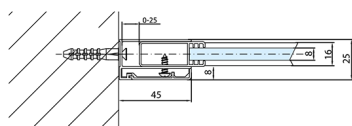

MODULAR SHOWER Bath Screen 750x1500mm, clear glass

Order code: BMS1-75

Size

Width: 750 mm

Height: 1500 mm

Properties

Warranty: 2 years

Technical sheet