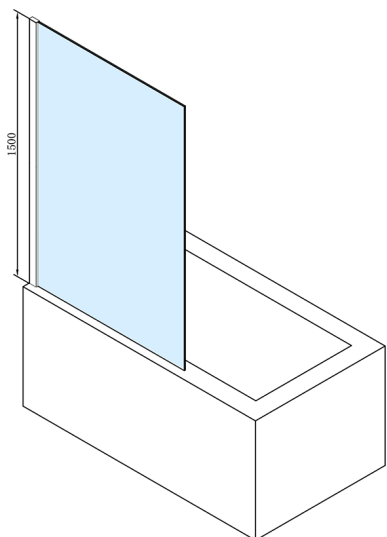

MODULAR SHOWER Bath Screen 750x1500mm, clear glass

Order code: BMS1-75

Size

Width: 750 mm

Height: 1500 mm

Properties

Warranty: 2 years

Technical sheet