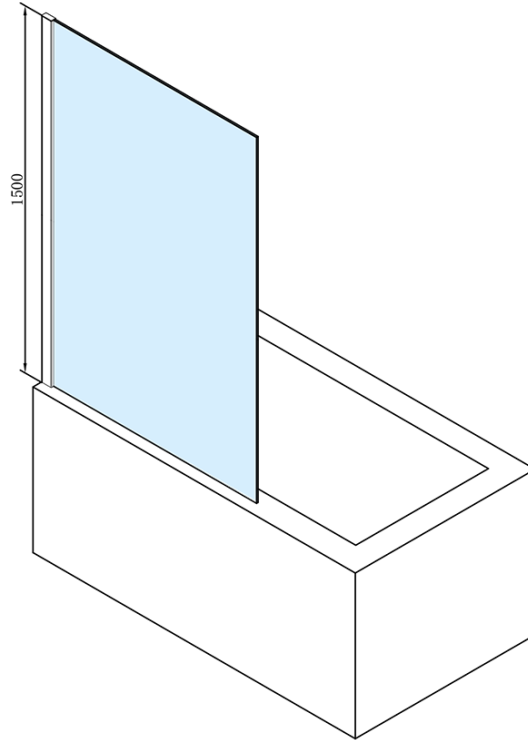

MODULAR SHOWER Bath Screen 700x1500mm, clear glass

Order code: BMS1-70

Basic information

Brand: Polysan

Size

Width: 700 mm

Height: 1500 mm

Properties

Profile colour: Chrome - polished aluminum

Type of opening: One-piece fix panel

Glass colour: TRANSPARENT glass

Glass finish: Antidrop

Glass thickness: 8 mm

Weight / Piece: 25.0 kg

Packaging: 1 Piece

Warranty: 2 years

We recommend buy

1 Piece MODULAR SHOWER Corner Support Bar 500mm, Chrome (Order code: MSBR2)

Technical sheet

MODEL	A
BMS1-70	676-700
BMS1-75	726-750
BMS1-80	776-800
BMS1-90	876-900
BMS1-100	976-1000