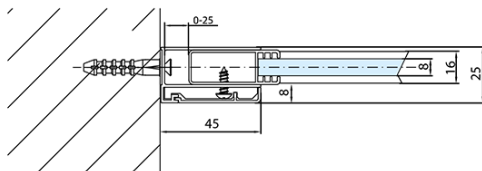

MODULAR SHOWER Bath Screen 700x1500mm, clear glass

Order code: BMS1-70

Basic information

Brand: Polysan

Size

Width: 700 mm

Height: 1500 mm

Properties

Profile colour: Chrome - polished aluminum

Type of opening: One-piece fix panel

Glass colour: TRANSPARENT glass

Glass finish: Antidrop

Glass thickness: 8 mm

Weight / Piece: 25.0 kg

Packaging: 1 Piece

Warranty: 2 years

We recommend buy

1 Piece MODULAR SHOWER Corner Support Bar 500mm, Chrome (Order code: MSBR2)

Technical sheet

MODEL	A
BMS1-70	676-700
BMS1-75	726-750
BMS1-80	776-800
BMS1-90	876-900
BMS1-100	976-1000