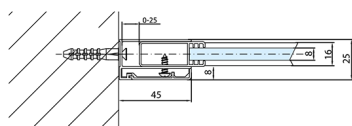

MODULAR SHOWER Bath Screen 700x1500mm, clear glass

Order code: BMS1-70

Size

Width: 700 mm

Height: 1500 mm

Properties

Warranty: 2 years

Technical sheet