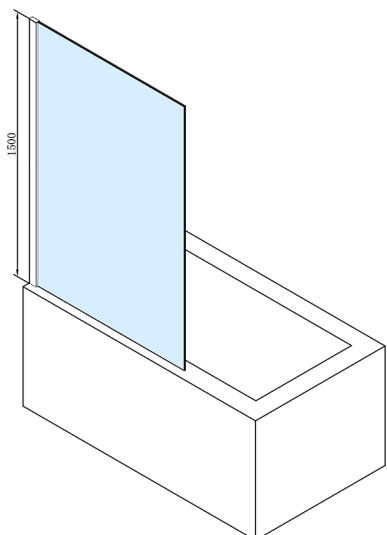

MODULAR SHOWER Bath Screen 700x1500mm, clear glass

Order code: BMS1-70

Size

Width: 700 mm

Height: 1500 mm

Properties

Warranty: 2 years

Technical sheet