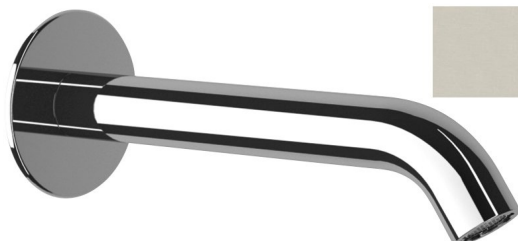

Wall Mounted Spout (L) 165mm, brushed nickel

Order code: BO516

Basic information

Brand: Sapho

Size

Depth: 165 mm

Properties

Colour: Nickel
Material: Brass
Shape: Circular
Installation: Wall-mounted
Flow rate (3 bar): 5.7 l/min
Weight / Piece: 0.85 kg
Packaging: 1 Piece
Warranty: 2 years