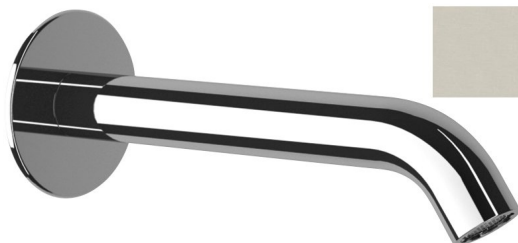

Wall Mounted Spout (L) 165mm, brushed nickel

Order code: BO516

Basic information

Brand: Sapho

Size

Depth: 165 mm

Properties

Colour: Nickel
Material: Brass
Shape: Circular
Installation: Wall-mounted
Flow rate (3 bar): 5.7 l/min
Weight / Piece: 0.85 kg
Packaging: 1 Piece
Warranty: 2 years