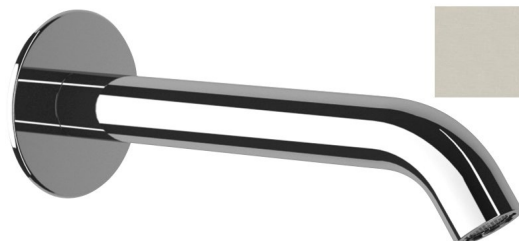

## Wall Mounted Spout (L) 165mm, brushed nickel

**Order code:** BO516

### Basic information

**Brand:** Sapho

### Size

**Depth:** 165 mm

### Properties

**Colour:** Nickel  
**Material:** Brass  
**Shape:** Circular  
**Installation:** Wall-mounted  
**Flow rate (3 bar):** 5.7 l/min  
**Weight / Piece:** 0.85 kg  
**Packaging:** 1 Piece  
**Warranty:** 2 years