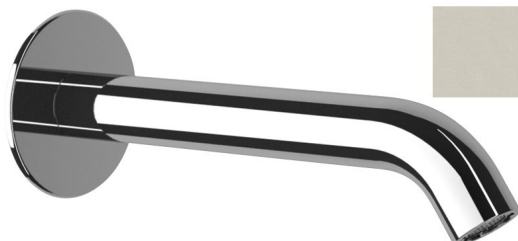

## Wall Mounted Spout (L) 165mm, brushed nickel

**Order code:** BO516

### Basic information

**Brand:** Sapho

### Size

**Depth:** 165 mm

### Properties

**Colour:** Nickel  
**Material:** Brass  
**Shape:** Circular  
**Installation:** Wall-mounted  
**Flow rate (3 bar):** 5.7 l/min  
**Weight / Piece:** 0.85 kg  
**Packaging:** 1 Piece  
**Warranty:** 2 years