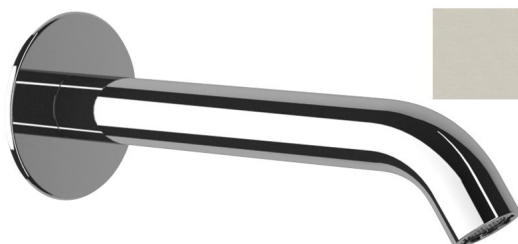

## Wall Mounted Spout (L) 165mm, brushed nickel

 **SAPHO**

**Order code:** BO516

**Size**  
**Depth:** 165 mm

**Properties**

**Colour:** Nickel  
**Material:** Brass  
**Warranty:** 2 years