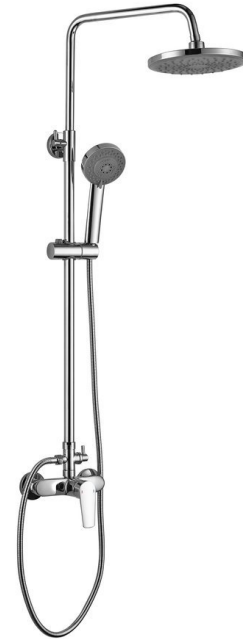

## BARON Shower Combi Set with Mixer Tap, chrome

Order code: 612.139.1

### Size

Height: 1102 mm

### Properties

Colour: Chrome

Material: Brass

Warranty: 7 years