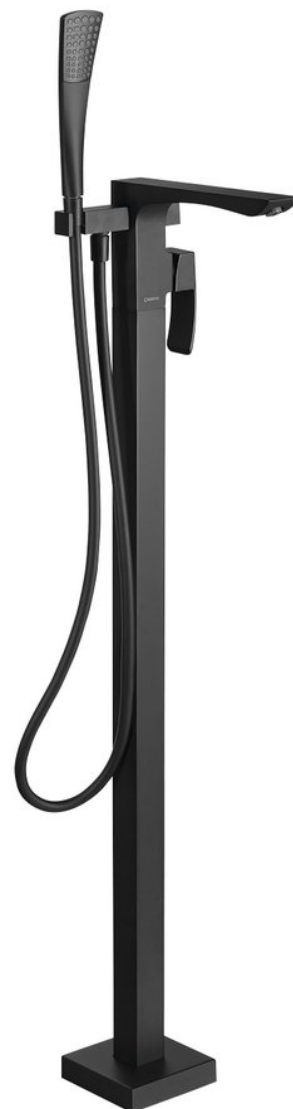

Order code: 1101-21B

Basic information

Brand: Sapho
Series: GINKO

Size

Height: 1095 mm

Properties

Colour: Black matt
Material: Brass
Shape: Square
Installation: Floorstanding
Type of control: Lever
Type of diverter: Rotary
Cartridge diameter: 35 mm
Spout Height: 1080 mm
Weight / Piece: 10.5 kg
Packaging: 1 Piece
Warranty: 6 years

Spare parts

Male Tap Aerator M24x1, plastic (Order code: AERPL)
Replacement Cartridge (Order code: 521601)

Technical sheet