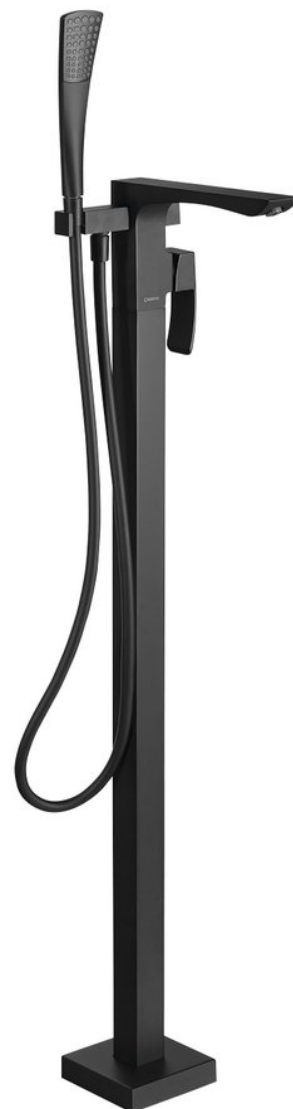

**Order code:** 1101-21B

## Basic information

**Brand:** Sapho  
**Series:** GINKO

## Size

**Height:** 1095 mm

## Properties

**Colour:** Black matt  
**Material:** Brass  
**Shape:** Square  
**Installation:** Floorstanding  
**Type of control:** Lever  
**Type of diverter:** Rotary  
**Cartridge diameter:** 35 mm  
**Spout Height:** 1080 mm  
**Weight / Piece:** 10.5 kg  
**Packaging:** 1 Piece  
**Warranty:** 6 years