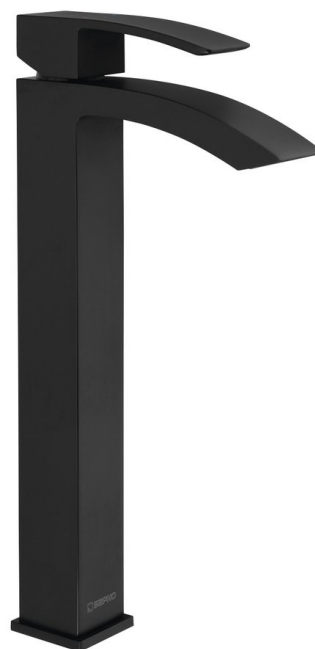

# GINKO 25 High Washbasin Mixer Tap without Pop Up Waste, black matt

 **SAPHO**

Order code: 1101-04B

## Size

Height: 296 mm

Depth: 113 mm

## Properties

Colour: Black matt

Material: Brass

Warranty: 6 years