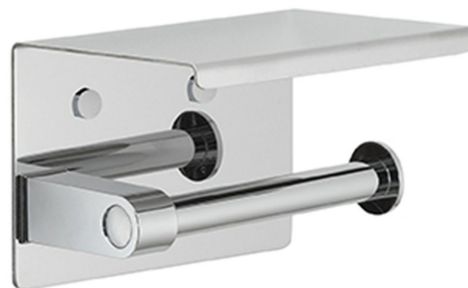

Toilet Roll Holder with Shelf, chrome

Order code: 2839

Basic information

Brand: Gedy
Series: PIRENEI

Size

Width: 144 mm
Height: 96 mm
Depth: 99 mm

Properties

Colour: Chrome
Material: Stainless steel
Shape: Square
Type: Toilet paper holder
Installation: Drilling
Weight / Piece: 0.81 kg
Packaging: 1 Piece
Warranty: 10 years