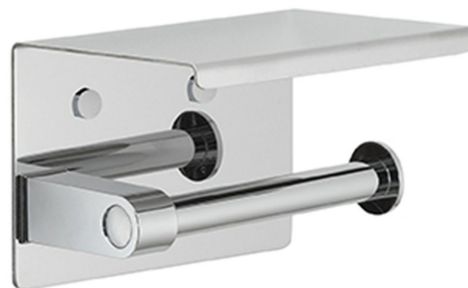

## Toilet Roll Holder with Shelf, chrome

**Order code:** 2839

### Basic information

**Brand:** Gedy  
**Series:** PIRENEI

### Size

**Width:** 144 mm  
**Height:** 96 mm  
**Depth:** 99 mm

### Properties

**Colour:** Chrome  
**Material:** Stainless steel  
**Shape:** Square  
**Type:** Toilet paper holder  
**Installation:** Drilling  
**Weight / Piece:** 0.81 kg  
**Packaging:** 1 Piece  
**Warranty:** 10 years