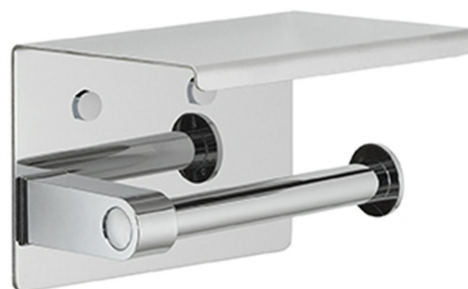

## Toilet Roll Holder with Shelf, chrome

Order code: 2839

### Size

Width: 144 mm

Height: 96 mm

Depth: 99 mm

### Properties

Colour: Chrome

Material: Stainless steel

Warranty: 10 years