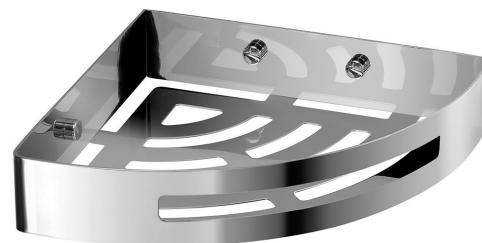

SMART Shower Corner Shelf, 210x45x210mm, polished stainless steel

Order code: 2479

Basic information

Brand: Gedy
Series: SMART

Size

Length: 210 mm
Width: 210 mm
Height: 45 mm
Depth: 210 mm

Properties

Colour: Chrome
Material: Stainless steel
Shape: Circular
Type: Shelf: corner
Installation: Drilling
Weight / Piece: 0.665 kg
Packaging: 1 Piece
Warranty: 10 years

SMART Shower Corner Shelf, 210x45x210mm, polished stainless steel

Technical sheet