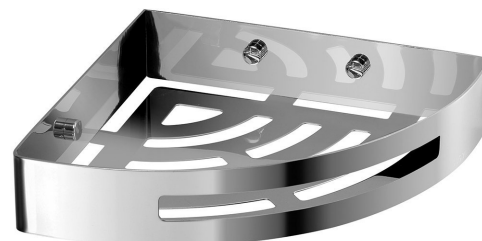

## SMART Shower Corner Shelf, 210x45x210mm, polished stainless steel

Order code: 2479

### Basic information

Brand: Gedy  
Series: SMART

### Size

Length: 210 mm  
Width: 210 mm  
Height: 45 mm  
Depth: 210 mm

### Properties

Colour: Chrome  
Material: Stainless steel  
Shape: Circular  
Type: Shelf: corner  
Installation: Drilling  
Weight / Piece: 0.665 kg  
Packaging: 1 Piece  
Warranty: 10 years

**SMART Shower Corner Shelf, 210x45x210mm, polished stainless steel**