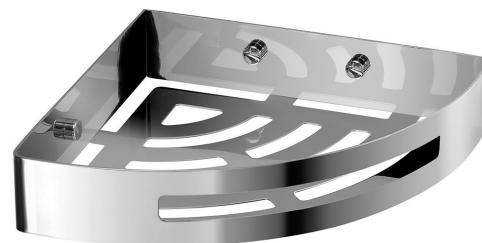

SMART Shower Corner Shelf, 210x45x210mm, polished stainless steel

Order code: 2479

Basic information

Brand: Gedy
Series: SMART

Size

Length: 210 mm
Width: 210 mm
Height: 45 mm
Depth: 210 mm

Properties

Colour: Chrome
Material: Stainless steel
Shape: Circular
Type: Shelf: corner
Installation: Drilling
Weight / Piece: 0.62 kg
Packaging: 1 Piece
Warranty: 10 years

SMART Shower Corner Shelf, 210x45x210mm, polished stainless steel

Technical sheet