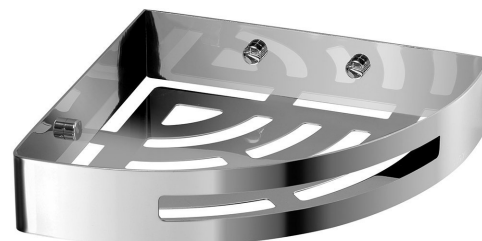

SMART Shower Corner Shelf, 210x45x210mm, polished stainless steel

Order code: 2479

Basic information

Brand: Gedy
Series: SMART

Size

Length: 210 mm
Width: 210 mm
Height: 45 mm
Depth: 210 mm

Properties

Colour: Chrome
Material: Stainless steel
Shape: Circular
Type: Shelf: corner
Installation: Drilling
Weight / Piece: 0.665 kg
Packaging: 1 Piece
Warranty: 10 years

SMART Shower Corner Shelf, 210x45x210mm, polished stainless steel

Technical sheet